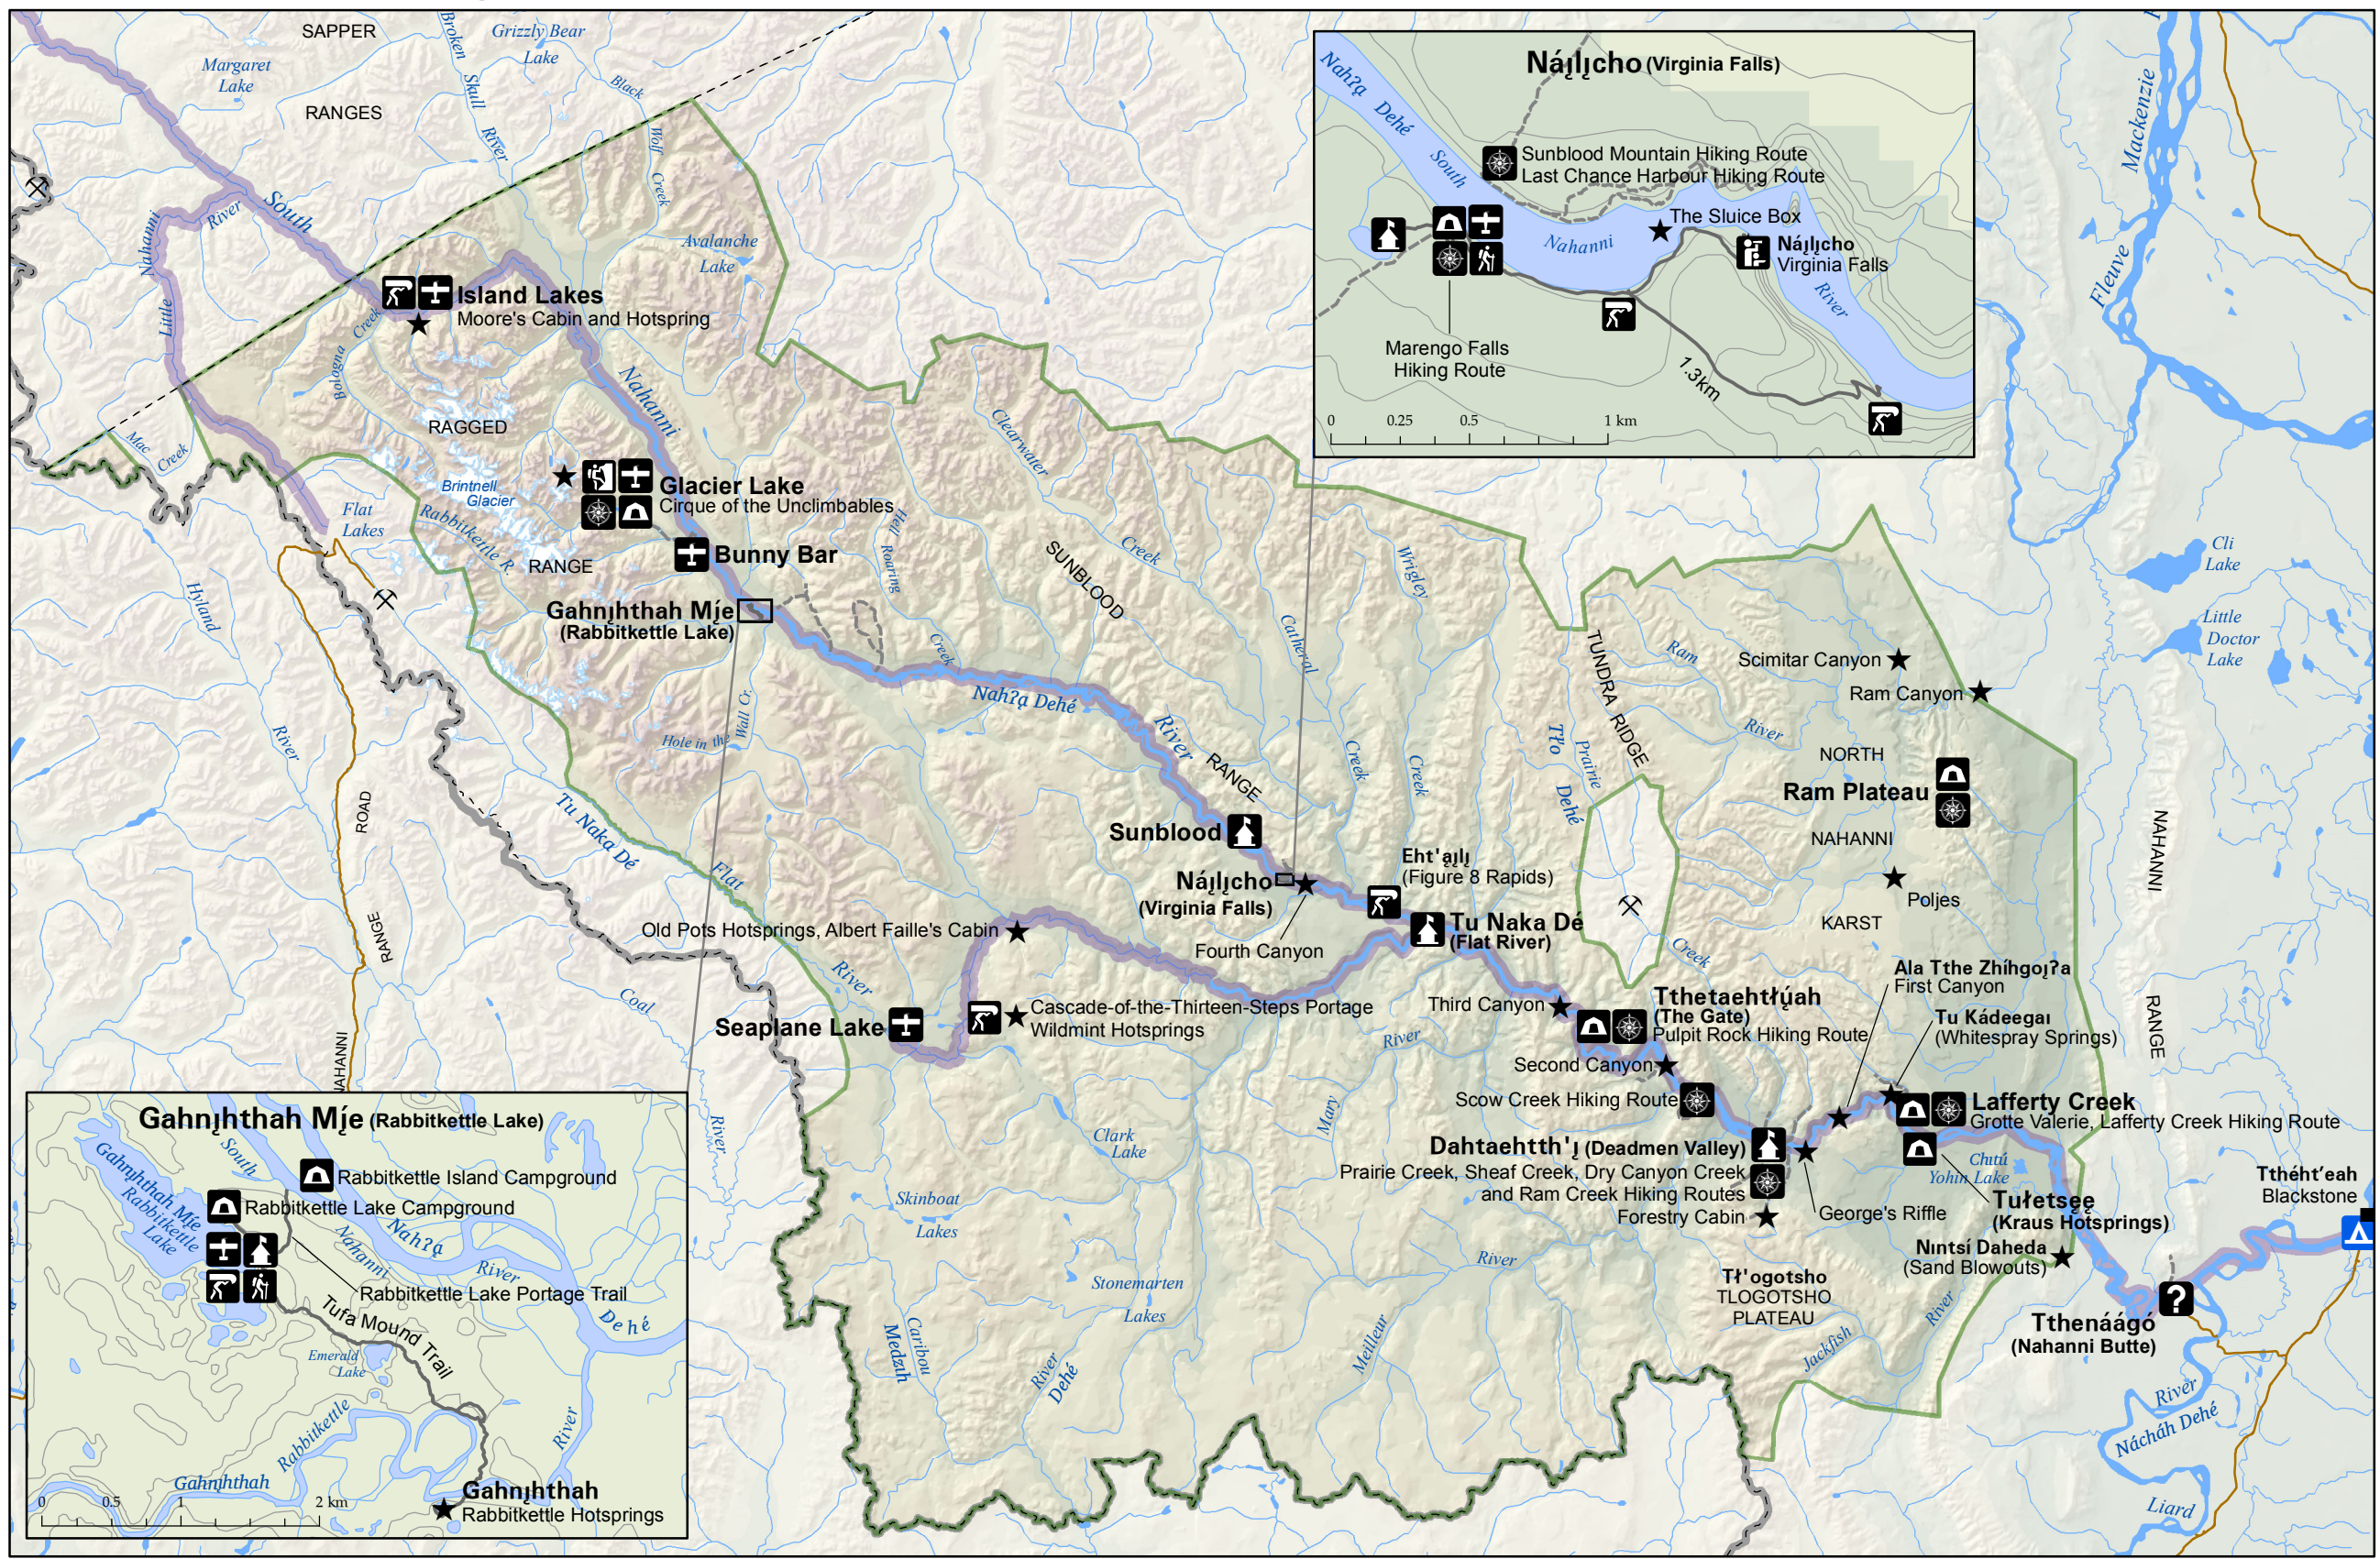

Nahʔa Dehé - Nahanni National Park Reserve of Canada

- Park Office
 - Staff Cabin
 - Campsite
 - Hiking Trail
 - Hiking Route
 - Rock Climbing
 - Portage
 - Designated Landing Area
 - viewpoint
 - Point of Interest
 - Territorial Park
 - Community
 - Mine
 - Paddling Route
 - Nahanni National Park Reserve
 - Greater Nahanni Ecosystem
 - Road
 - Dehcho - Sahtu Boundary
 - Territorial - Provincial Boundary
- Elevation**
- 100 - 300 metres
 - 301 - 600 metres
 - 601 - 900 metres
 - 901 - 1200 metres
 - 1201 - 1500 metres
 - 1501 - 1800 metres
 - 1801 - 2100 metres
 - 2101 - 2400 metres
 - 2401 - 2773 metres
 - Glacier

Transverse Mercator Projection - North American Datum 1983
 This map is not intended for route finding or navigation.
 Produced by Nahanni National Park Reserve, Dec 6, 2010