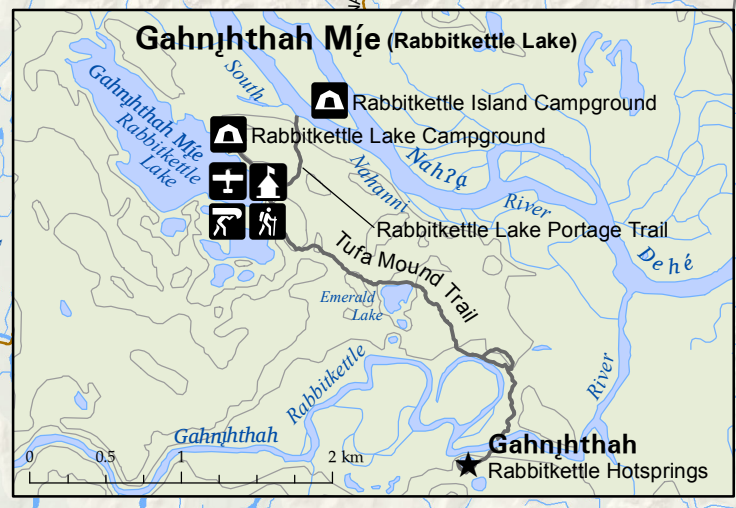

Nahʔa Dehé - Nahanni National Park Reserve of Canada

- Park Office
 - Staff Cabin
 - Campsite
 - Hiking Trail
 - Hiking Route
 - Rock Climbing
 - Portage
 - Designated Landing Area
 - viewpoint
 - Point of Interest
 - Territorial Park
 - Community
 - Mine
 - Paddling Route
 - Nahanni National Park Reserve
 - Greater Nahanni Ecosystem
 - Road
 - Dehcho - Sahtu Boundary
 - Territorial - Provincial Boundary
- Elevation**
- 100 - 300 metres
 - 301 - 600 metres
 - 601 - 900 metres
 - 901 - 1200 metres
 - 1201 - 1500 metres
 - 1501 - 1800 metres
 - 1801 - 2100 metres
 - 2101 - 2400 metres
 - 2401 - 2773 metres
 - Glacier

Transverse Mercator Projection - North American Datum 1983
 This map is not intended for route finding or navigation.
 Produced by Nahanni National Park Reserve, Dec 6, 2010