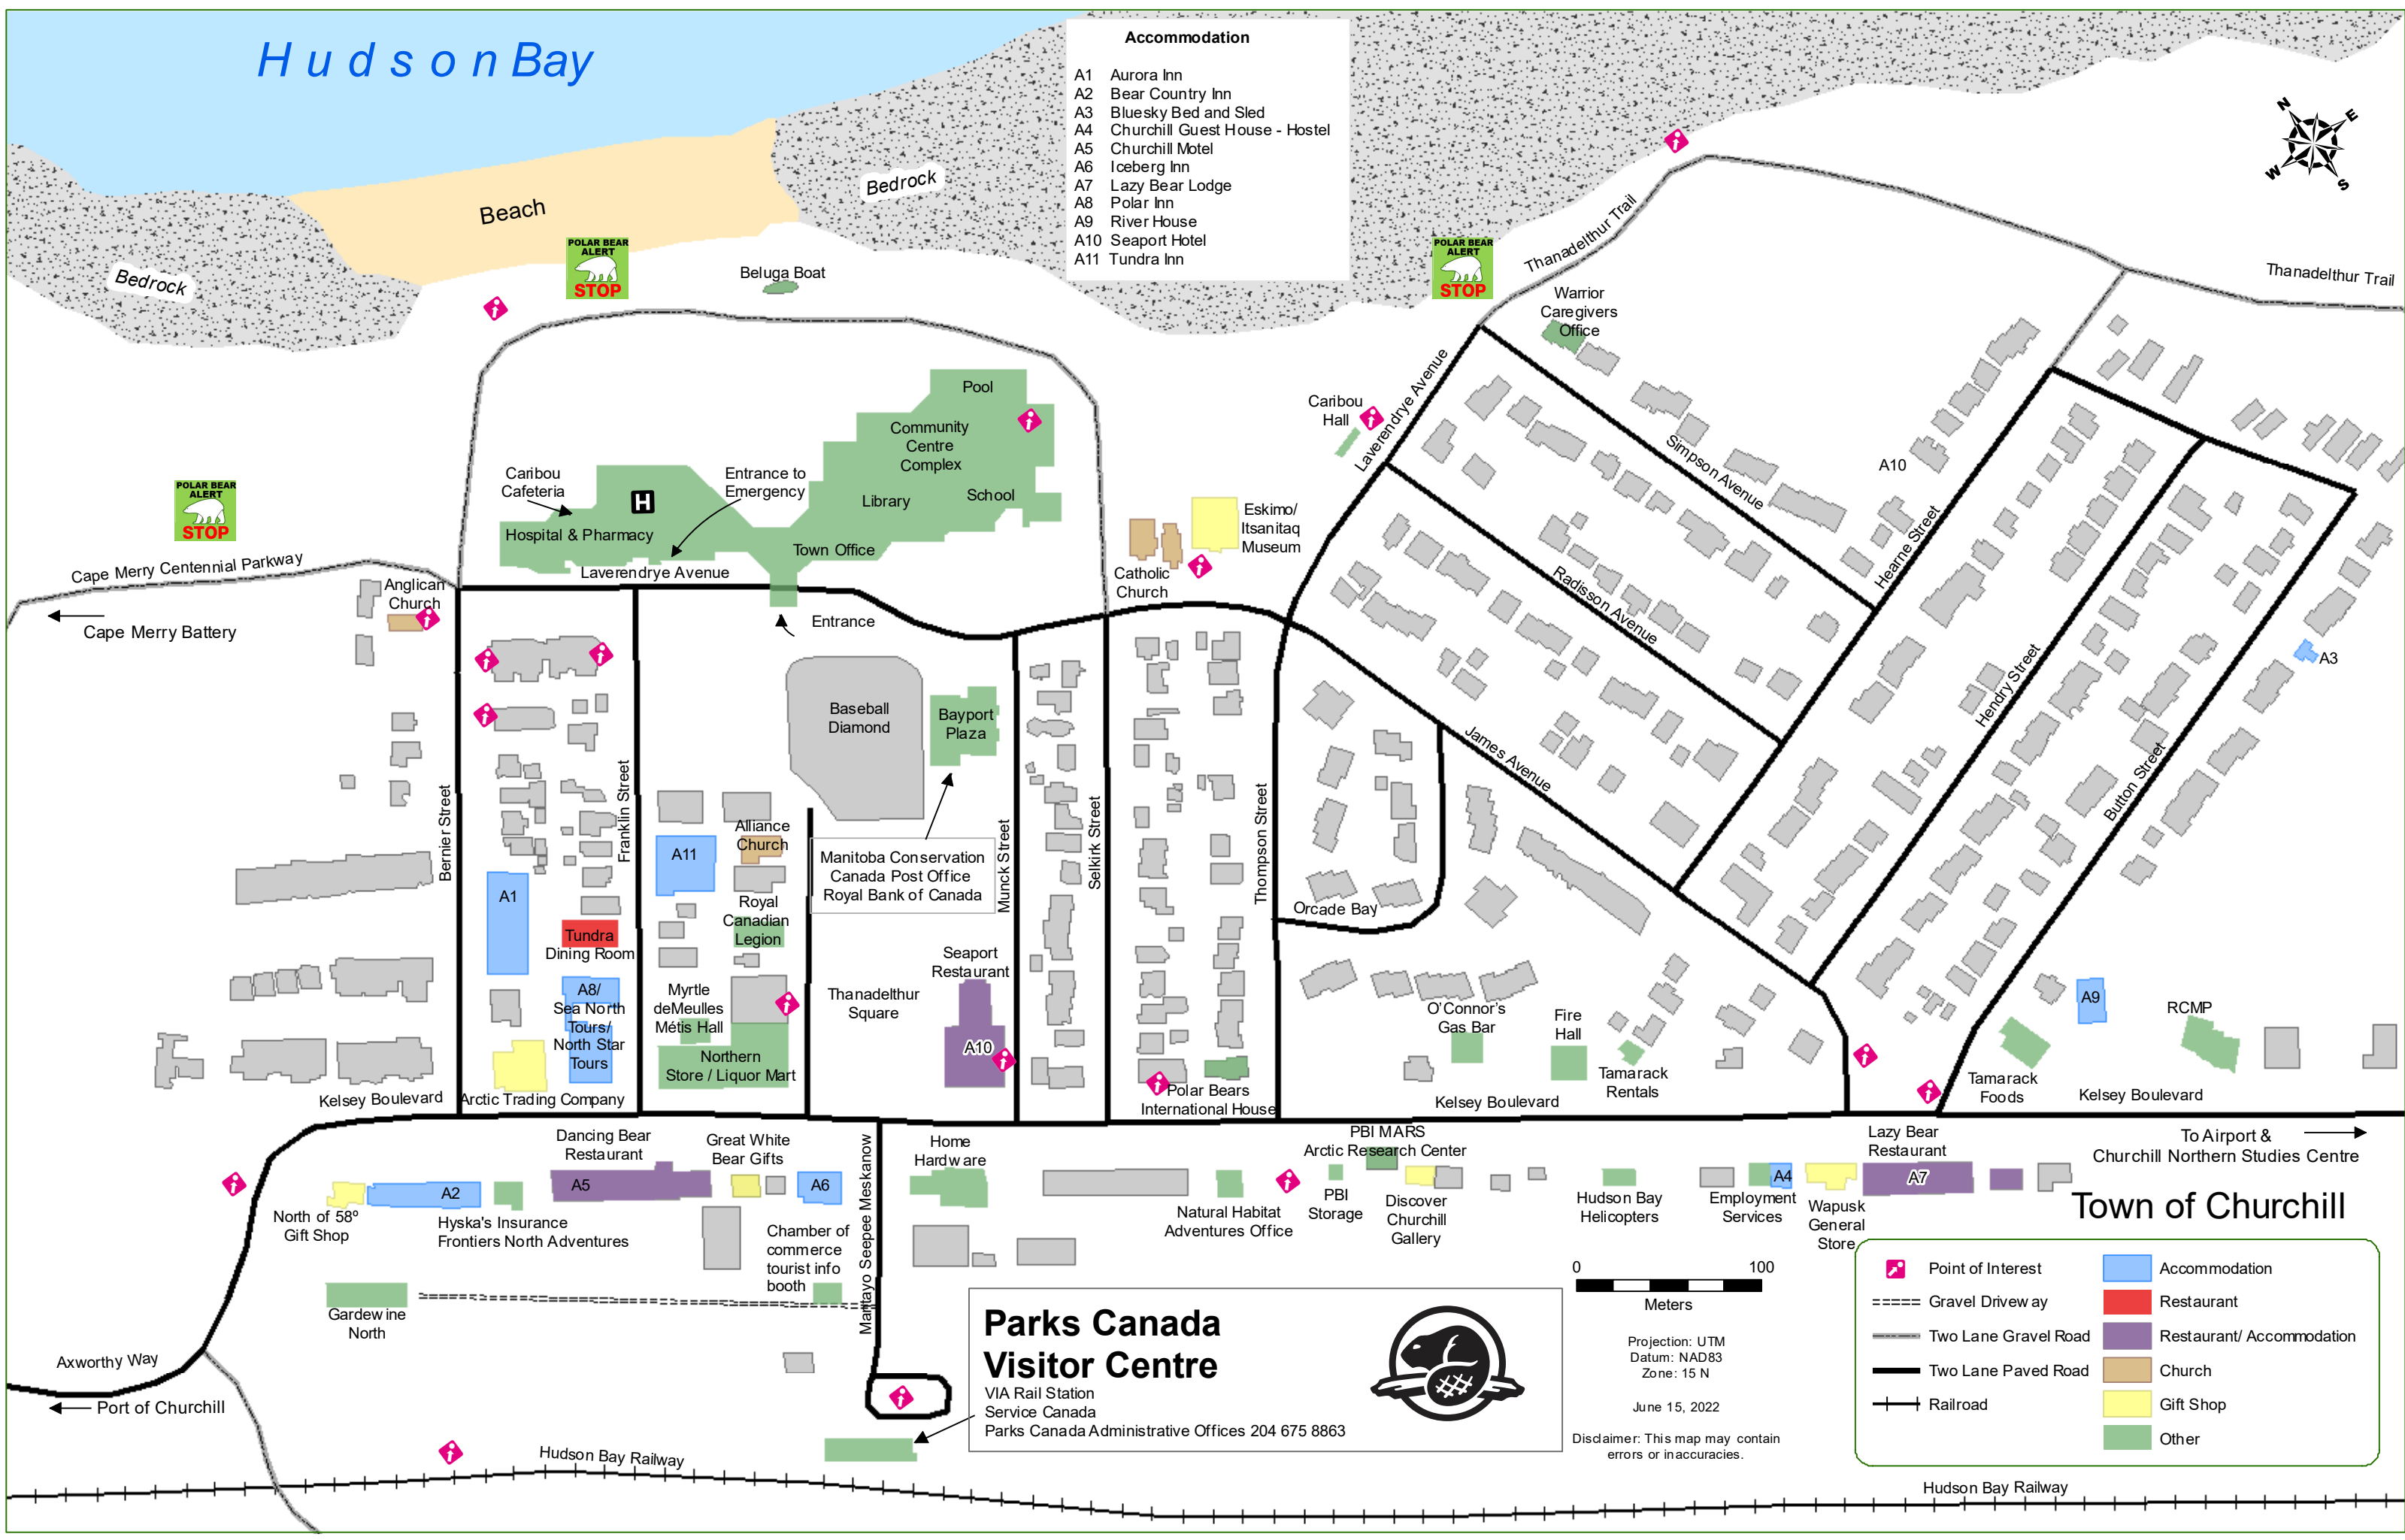

Hudson Bay

- Accommodation**
- A1 Aurora Inn
 - A2 Bear Country Inn
 - A3 Bluesky Bed and Sled
 - A4 Churchill Guest House - Hostel
 - A5 Churchill Motel
 - A6 Iceberg Inn
 - A7 Lazy Bear Lodge
 - A8 Polar Inn
 - A9 River House
 - A10 Seaport Hotel
 - A11 Tundra Inn

Parks Canada Visitor Centre
 VIA Rail Station
 Service Canada
 Parks Canada Administrative Offices 204 675 8863

Projection: UTM
 Datum: NAD83
 Zone: 15 N
 June 15, 2022

Disclaimer: This map may contain errors or inaccuracies.

	Point of Interest		Accommodation
	Gravel Driveway		Restaurant
	Two Lane Gravel Road		Restaurant/ Accommodation
	Two Lane Paved Road		Church
	Railroad		Gift Shop
			Other

Town of Churchill

To Airport & Churchill Northern Studies Centre