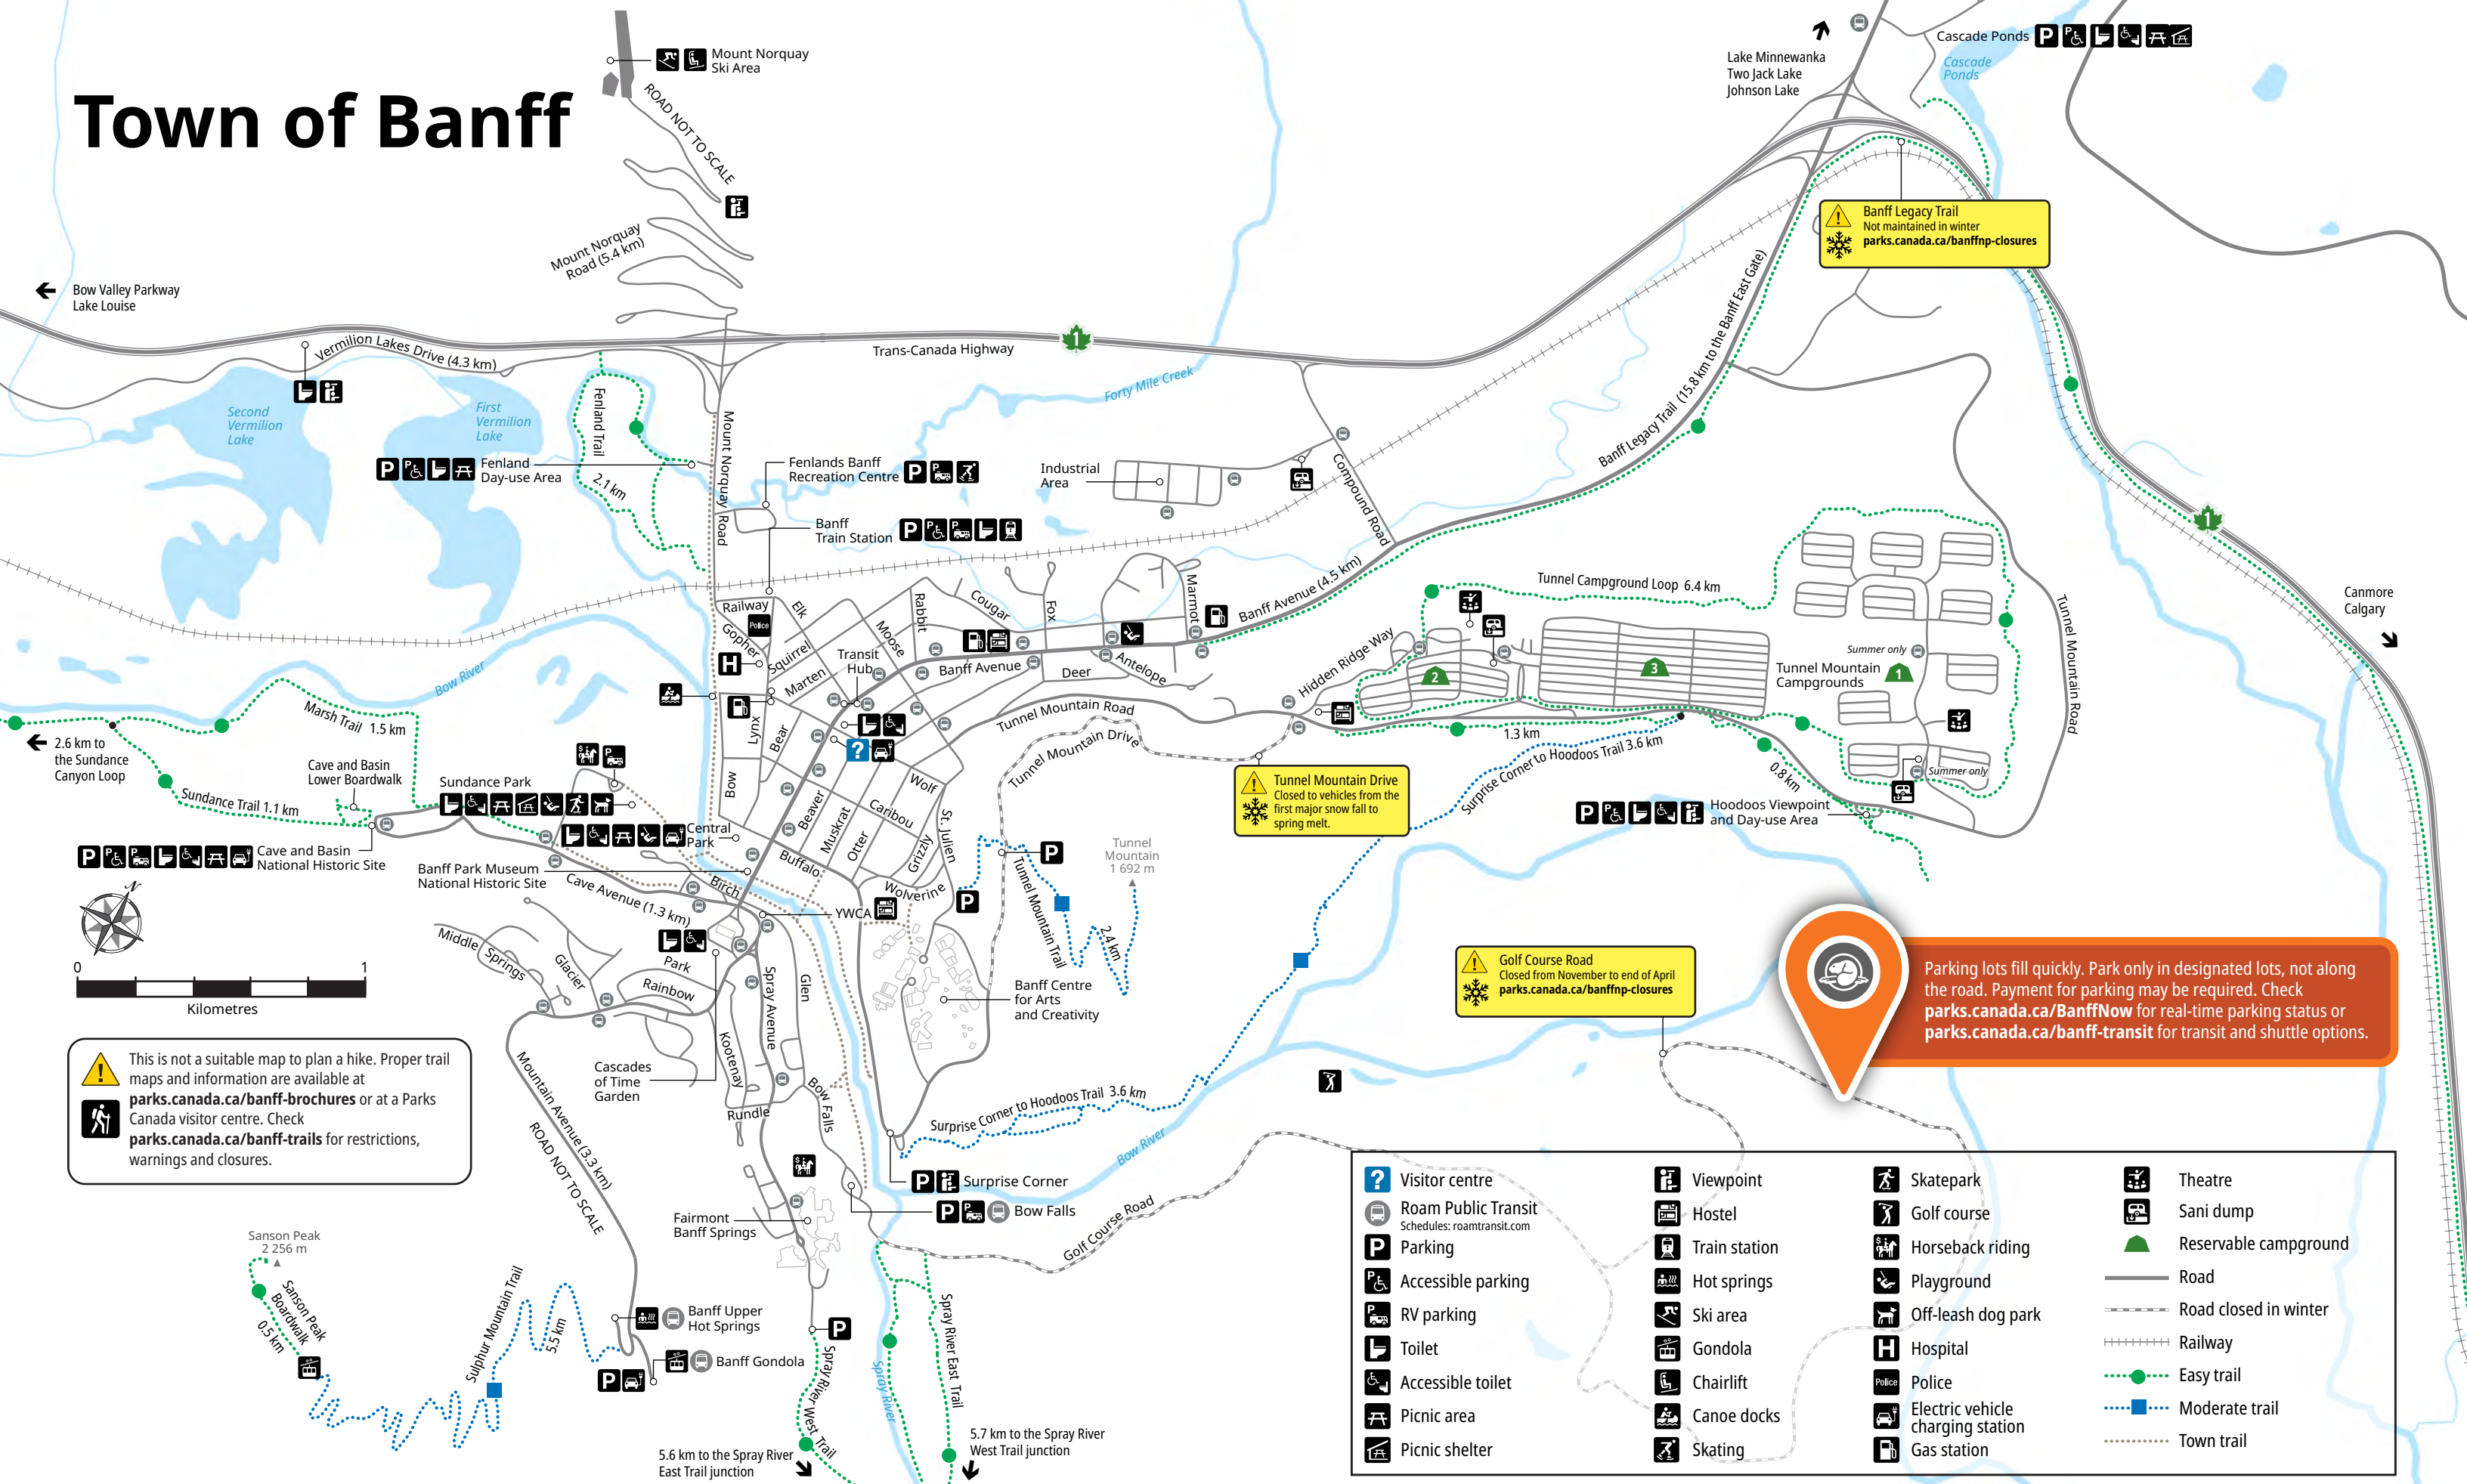

Town of Banff

Banff Legacy Trail
 Not maintained in winter
parks.canada.ca/banffnp-closures

Tunnel Mountain Drive
 Closed to vehicles from the first major snow fall to spring melt.

Golf Course Road
 Closed from November to end of April
parks.canada.ca/banffnp-closures

Parking lots fill quickly. Park only in designated lots, not along the road. Payment for parking may be required. Check parks.canada.ca/BanffNow for real-time parking status or parks.canada.ca/banff-transit for transit and shuttle options.

Warning: This is not a suitable map to plan a hike. Proper trail maps and information are available at parks.canada.ca/banff-brochures or at a Parks Canada visitor centre. Check parks.canada.ca/banff-trails for restrictions, warnings and closures.

	Visitor centre		Viewpoint		Skatepark		Theatre
	Roam Public Transit Schedules: roamtransit.com		Hostel		Golf course		Sani dump
	Parking		Train station		Horseback riding		Reservable campground
	Accessible parking		Hot springs		Playground		Road
	RV parking		Ski area		Off-leash dog park		Road closed in winter
	Toilet		Gondola		Hospital		Railway
	Accessible toilet		Chairlift		Police		Easy trail
	Picnic area		Canoe docks		Electric vehicle charging station		Moderate trail
	Picnic shelter		Skating		Gas station		Town trail