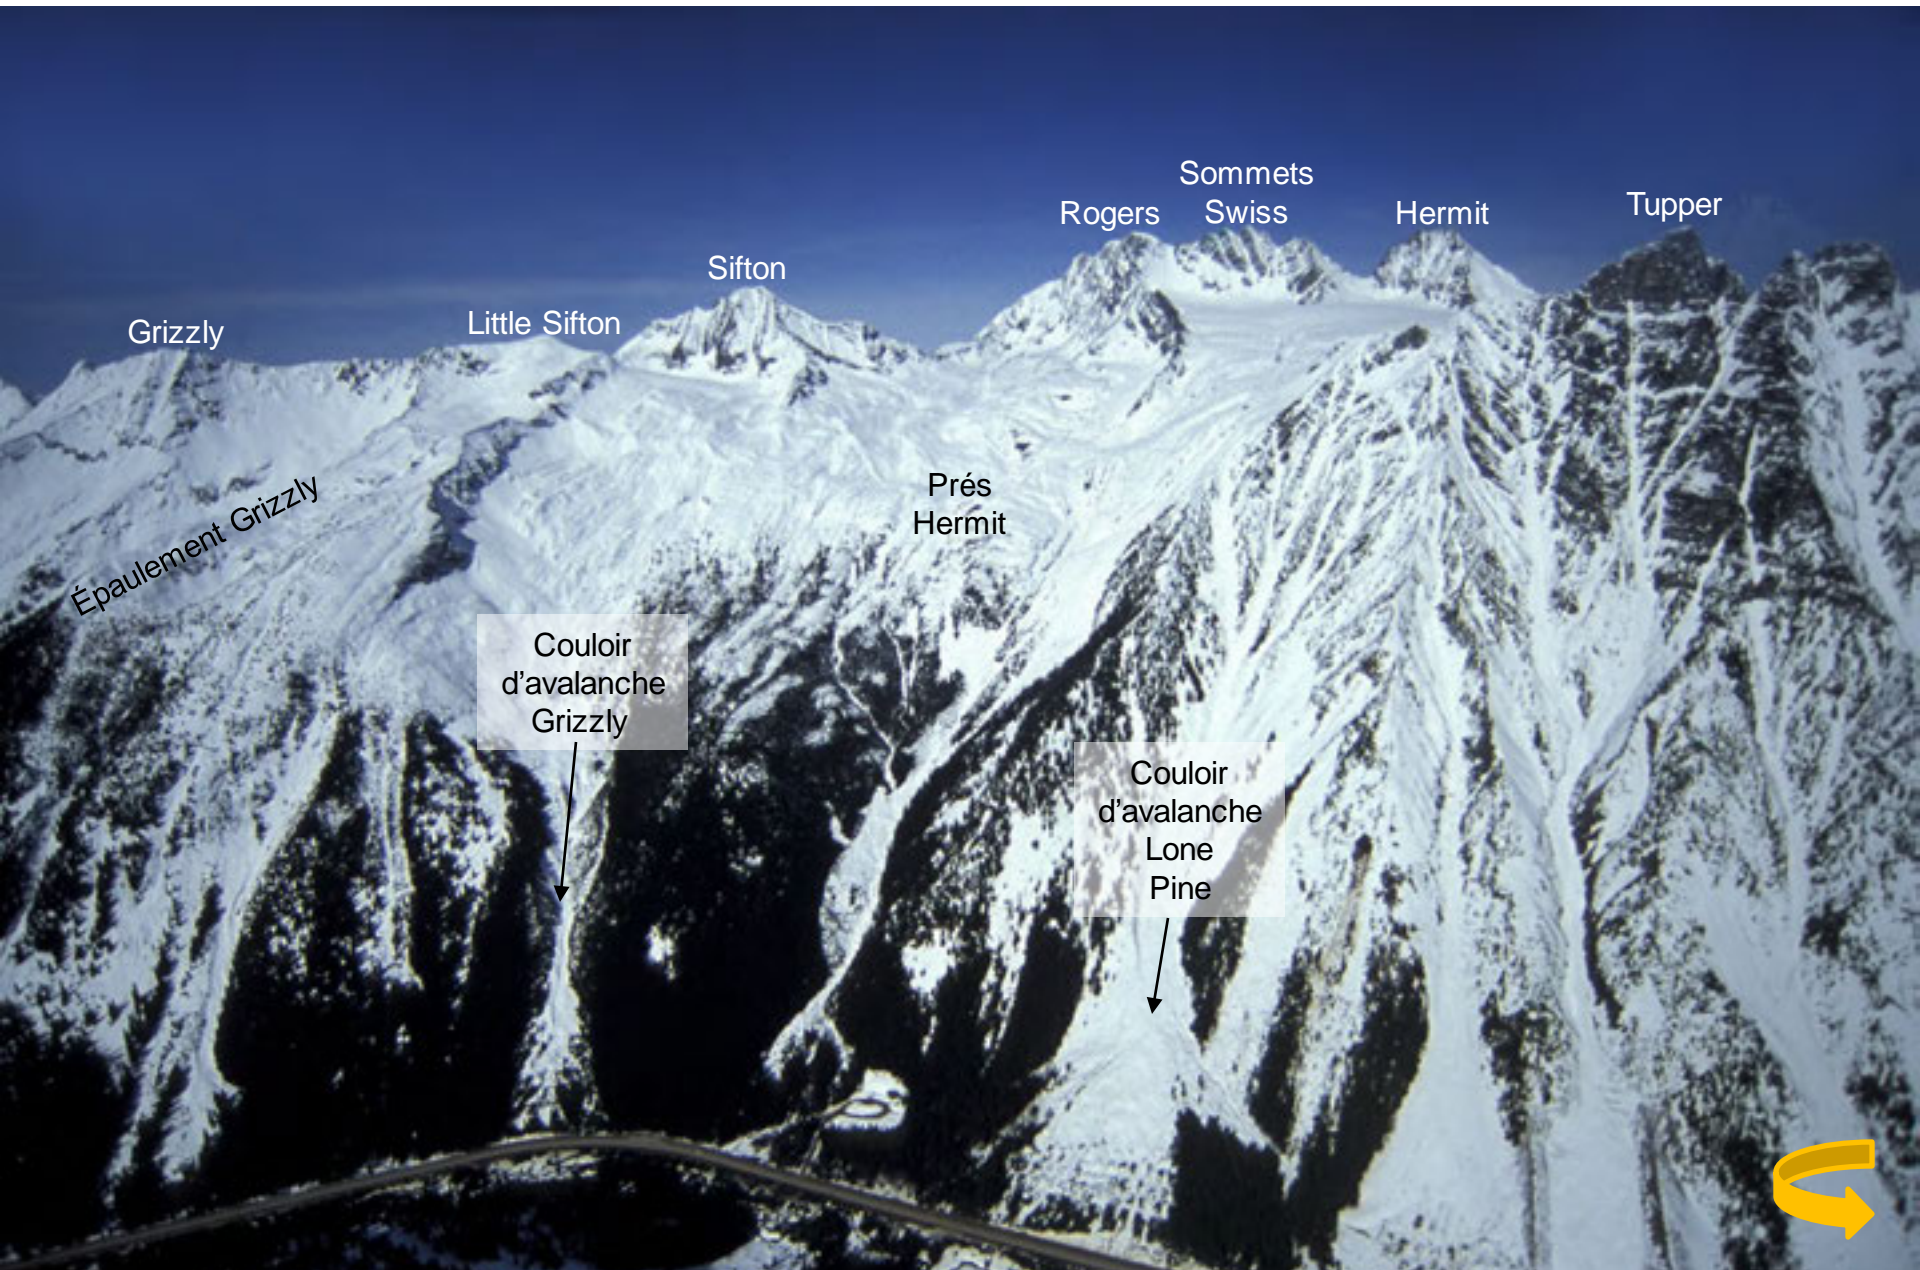

[Ruisseau Loop](#)

[Cercle des Glaciers](#)

[Deville](#)

[Bostock et McGill](#)

[Ruisseau Flat](#)

[Mont Revelstoke](#)

[Secteurs à accès hivernal restreint](#)

Couloirs d'avalanche de l'est de Glacier

Tupper - Couloir d'avalanche Connaught

Rogers Swiss Hermit

Tupper

Glacier Swiss

Couloir d'avalanche Lookout

Couloir d'avalanche Connaught

Tupper - Couloir d'avalanche Connaught

An aerial photograph of a mountain valley. The landscape is dominated by a winding road that snakes through a dense forest of evergreen trees. The forest is interspersed with rocky terrain and patches of snow. In the background, several jagged mountain peaks are visible, some with significant snow cover. The sky is a clear, pale blue. The overall scene is a high-altitude, mountainous environment.

Prés Hermit

Couloir
d'avalanche
Hermit

Hermit

Grizzly

Little Sifton

Sifton

Rogers

Sommets
Swiss

Hermit

Tupper

Épaulement Grizzly

Prés
Hermit

Couloir
d'avalanche
Grizzly

Couloir
d'avalanche
Lone
Pine

Hermit

Hermit