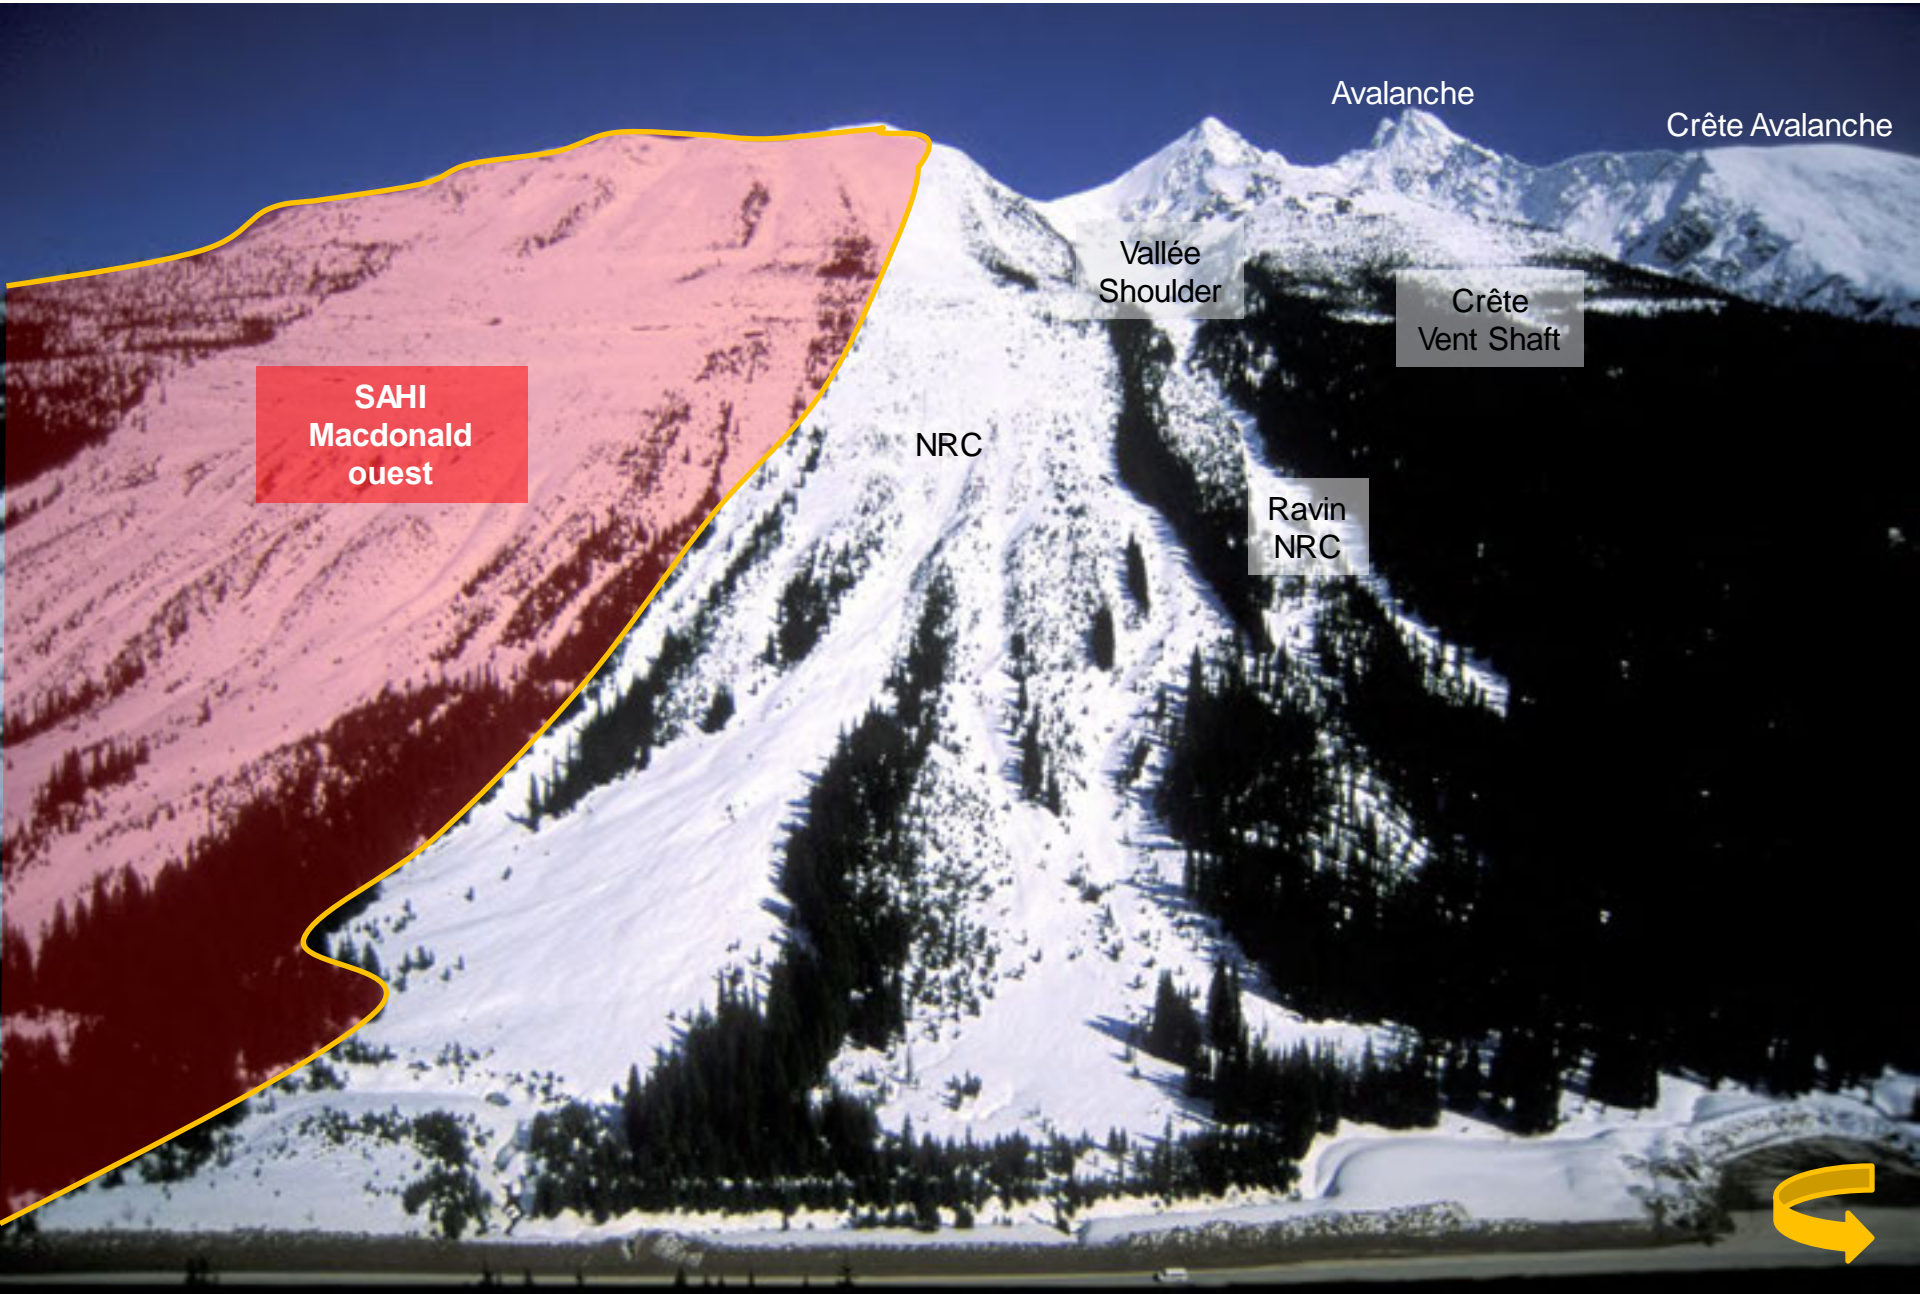

Tupper - Couloir d'avalanche Connaught

Rogers Swiss Hermit

Tupper

Glacier Swiss

Couloir d'avalanche Lookout

Couloir d'avalanche Connaught

Tupper - Couloir d'avalanche Connaught

An aerial photograph of a mountain valley. The landscape is dominated by a winding road that snakes through a dense forest of evergreen trees. The forest is interspersed with rocky terrain and patches of snow. In the background, several jagged mountain peaks are visible, some with significant snow cover. The sky is a clear, pale blue. The overall scene is a high-altitude, mountainous environment.

SAHR
Rogers ouest

SAHI
Macdonald
ouest

SAHR
Rogers est

Épaulement ouest de Macdonald

Avalanche

#1

#2

#3

#4

Vallée
Shoulder

Crête
Vent Shaft

SAHI
Macdonald
ouest

NRC

Ravin
NRC

Épaulement ouest de Macdonald - Ravin NRC

SAHI
Macdonald
ouest

NRC

Avalanche

Crête Avalanche

Vallée
Shoulder

Crête
Vent Shaft

Ravin
NRC

Crête Avalanche

Sir Donald