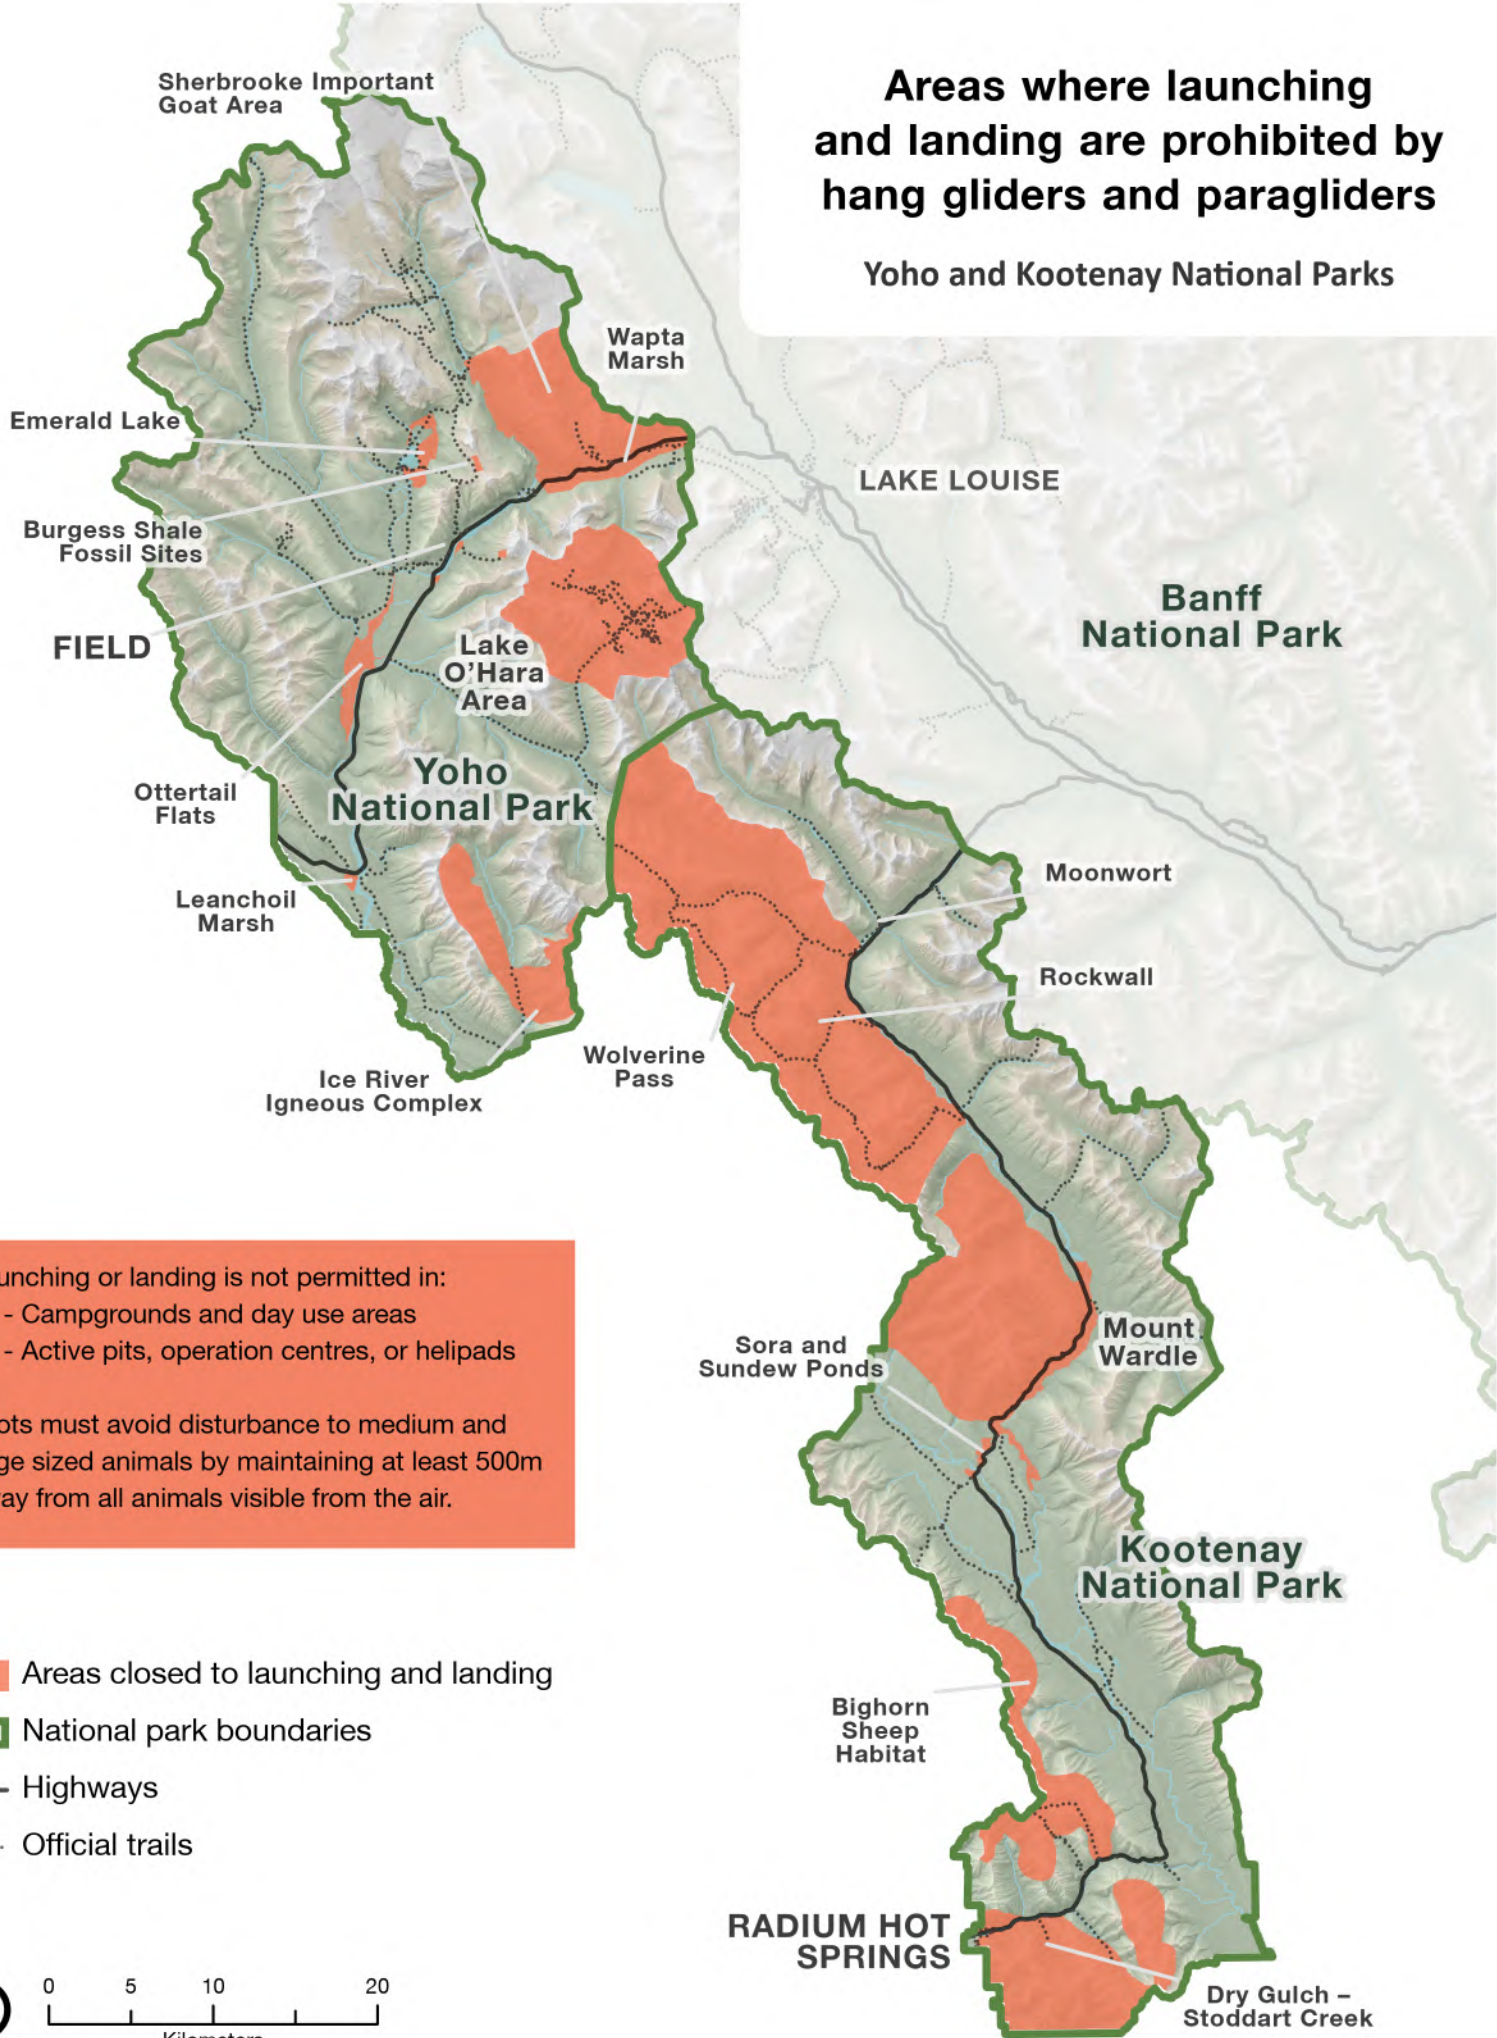

Areas where launching and landing are prohibited by hang gliders and paragliders

Yoho and Kootenay National Parks

Launching or landing is not permitted in:

- Campgrounds and day use areas
- Active pits, operation centres, or helipads

Pilots must avoid disturbance to medium and large sized animals by maintaining at least 500m away from all animals visible from the air.

-  Areas closed to launching and landing
-  National park boundaries
-  Highways
-  Official trails