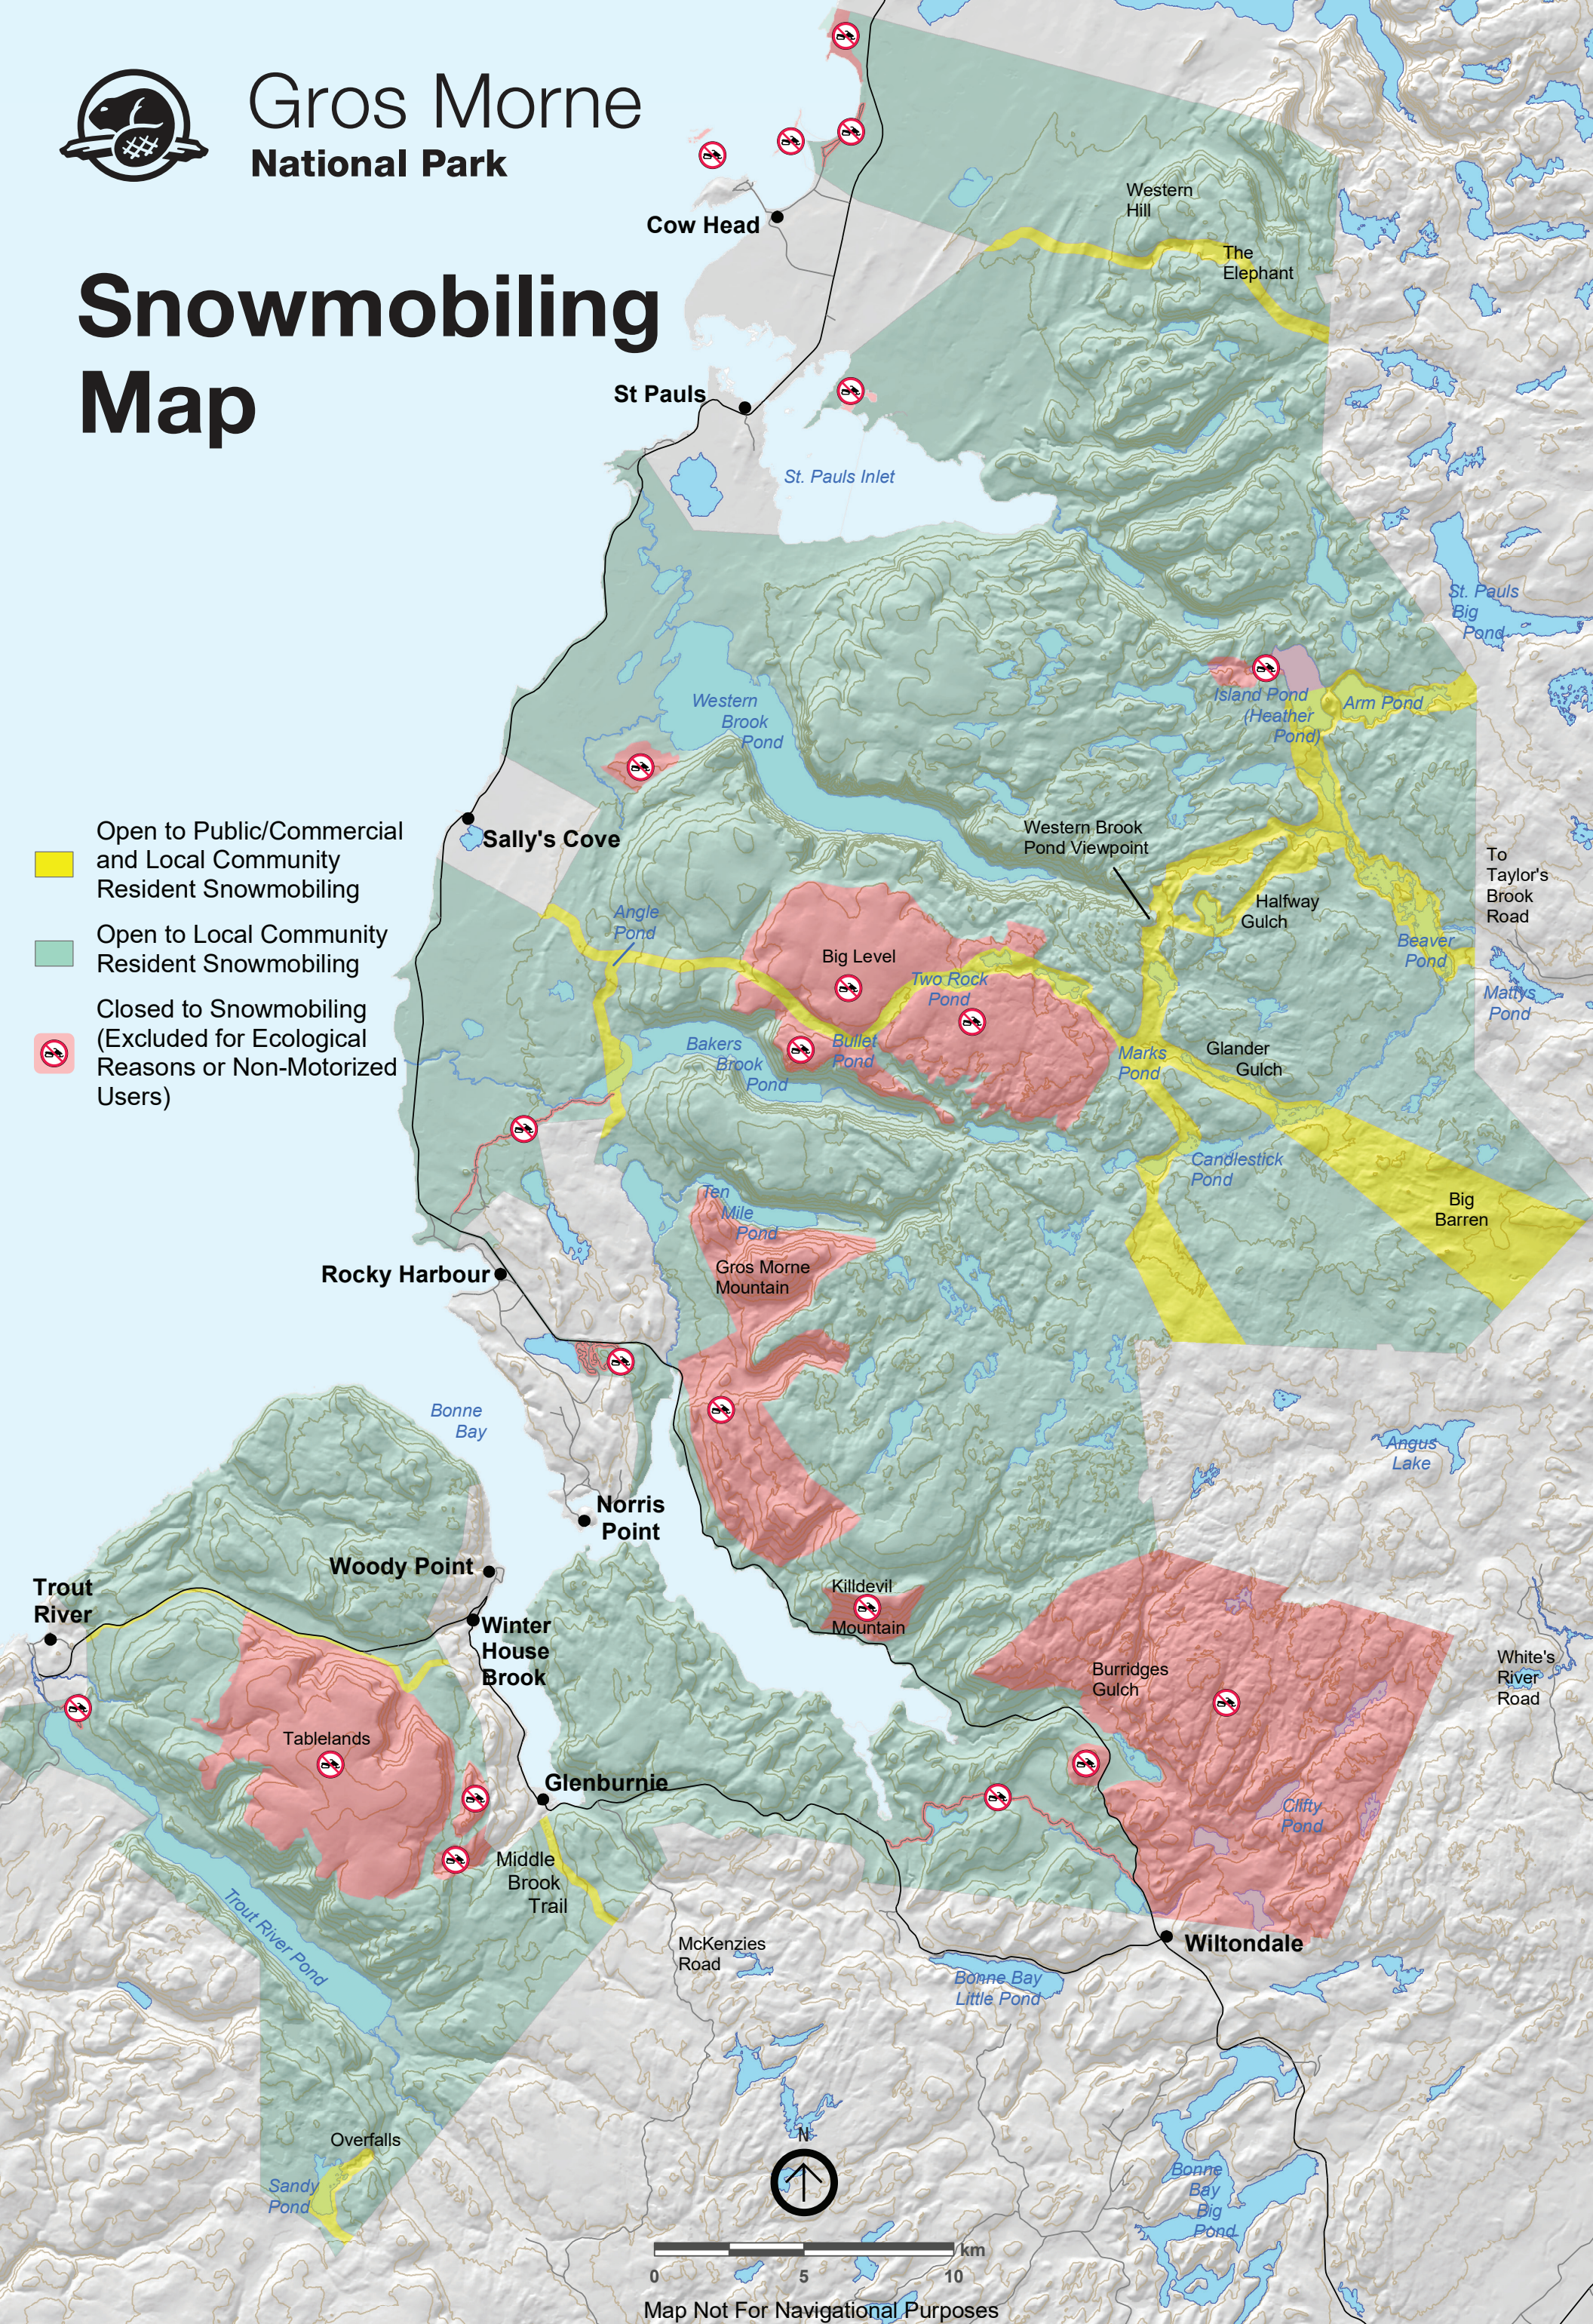

Gros Morne
National Park

Snowmobiling Map

-  Open to Public/Commercial and Local Community Resident Snowmobiling
-  Open to Local Community Resident Snowmobiling
-  Closed to Snowmobiling (Excluded for Ecological Reasons or Non-Motorized Users)

For more information visit www.parksCanada.gc.ca/grosmorne

Cette carte est aussi disponible en français.