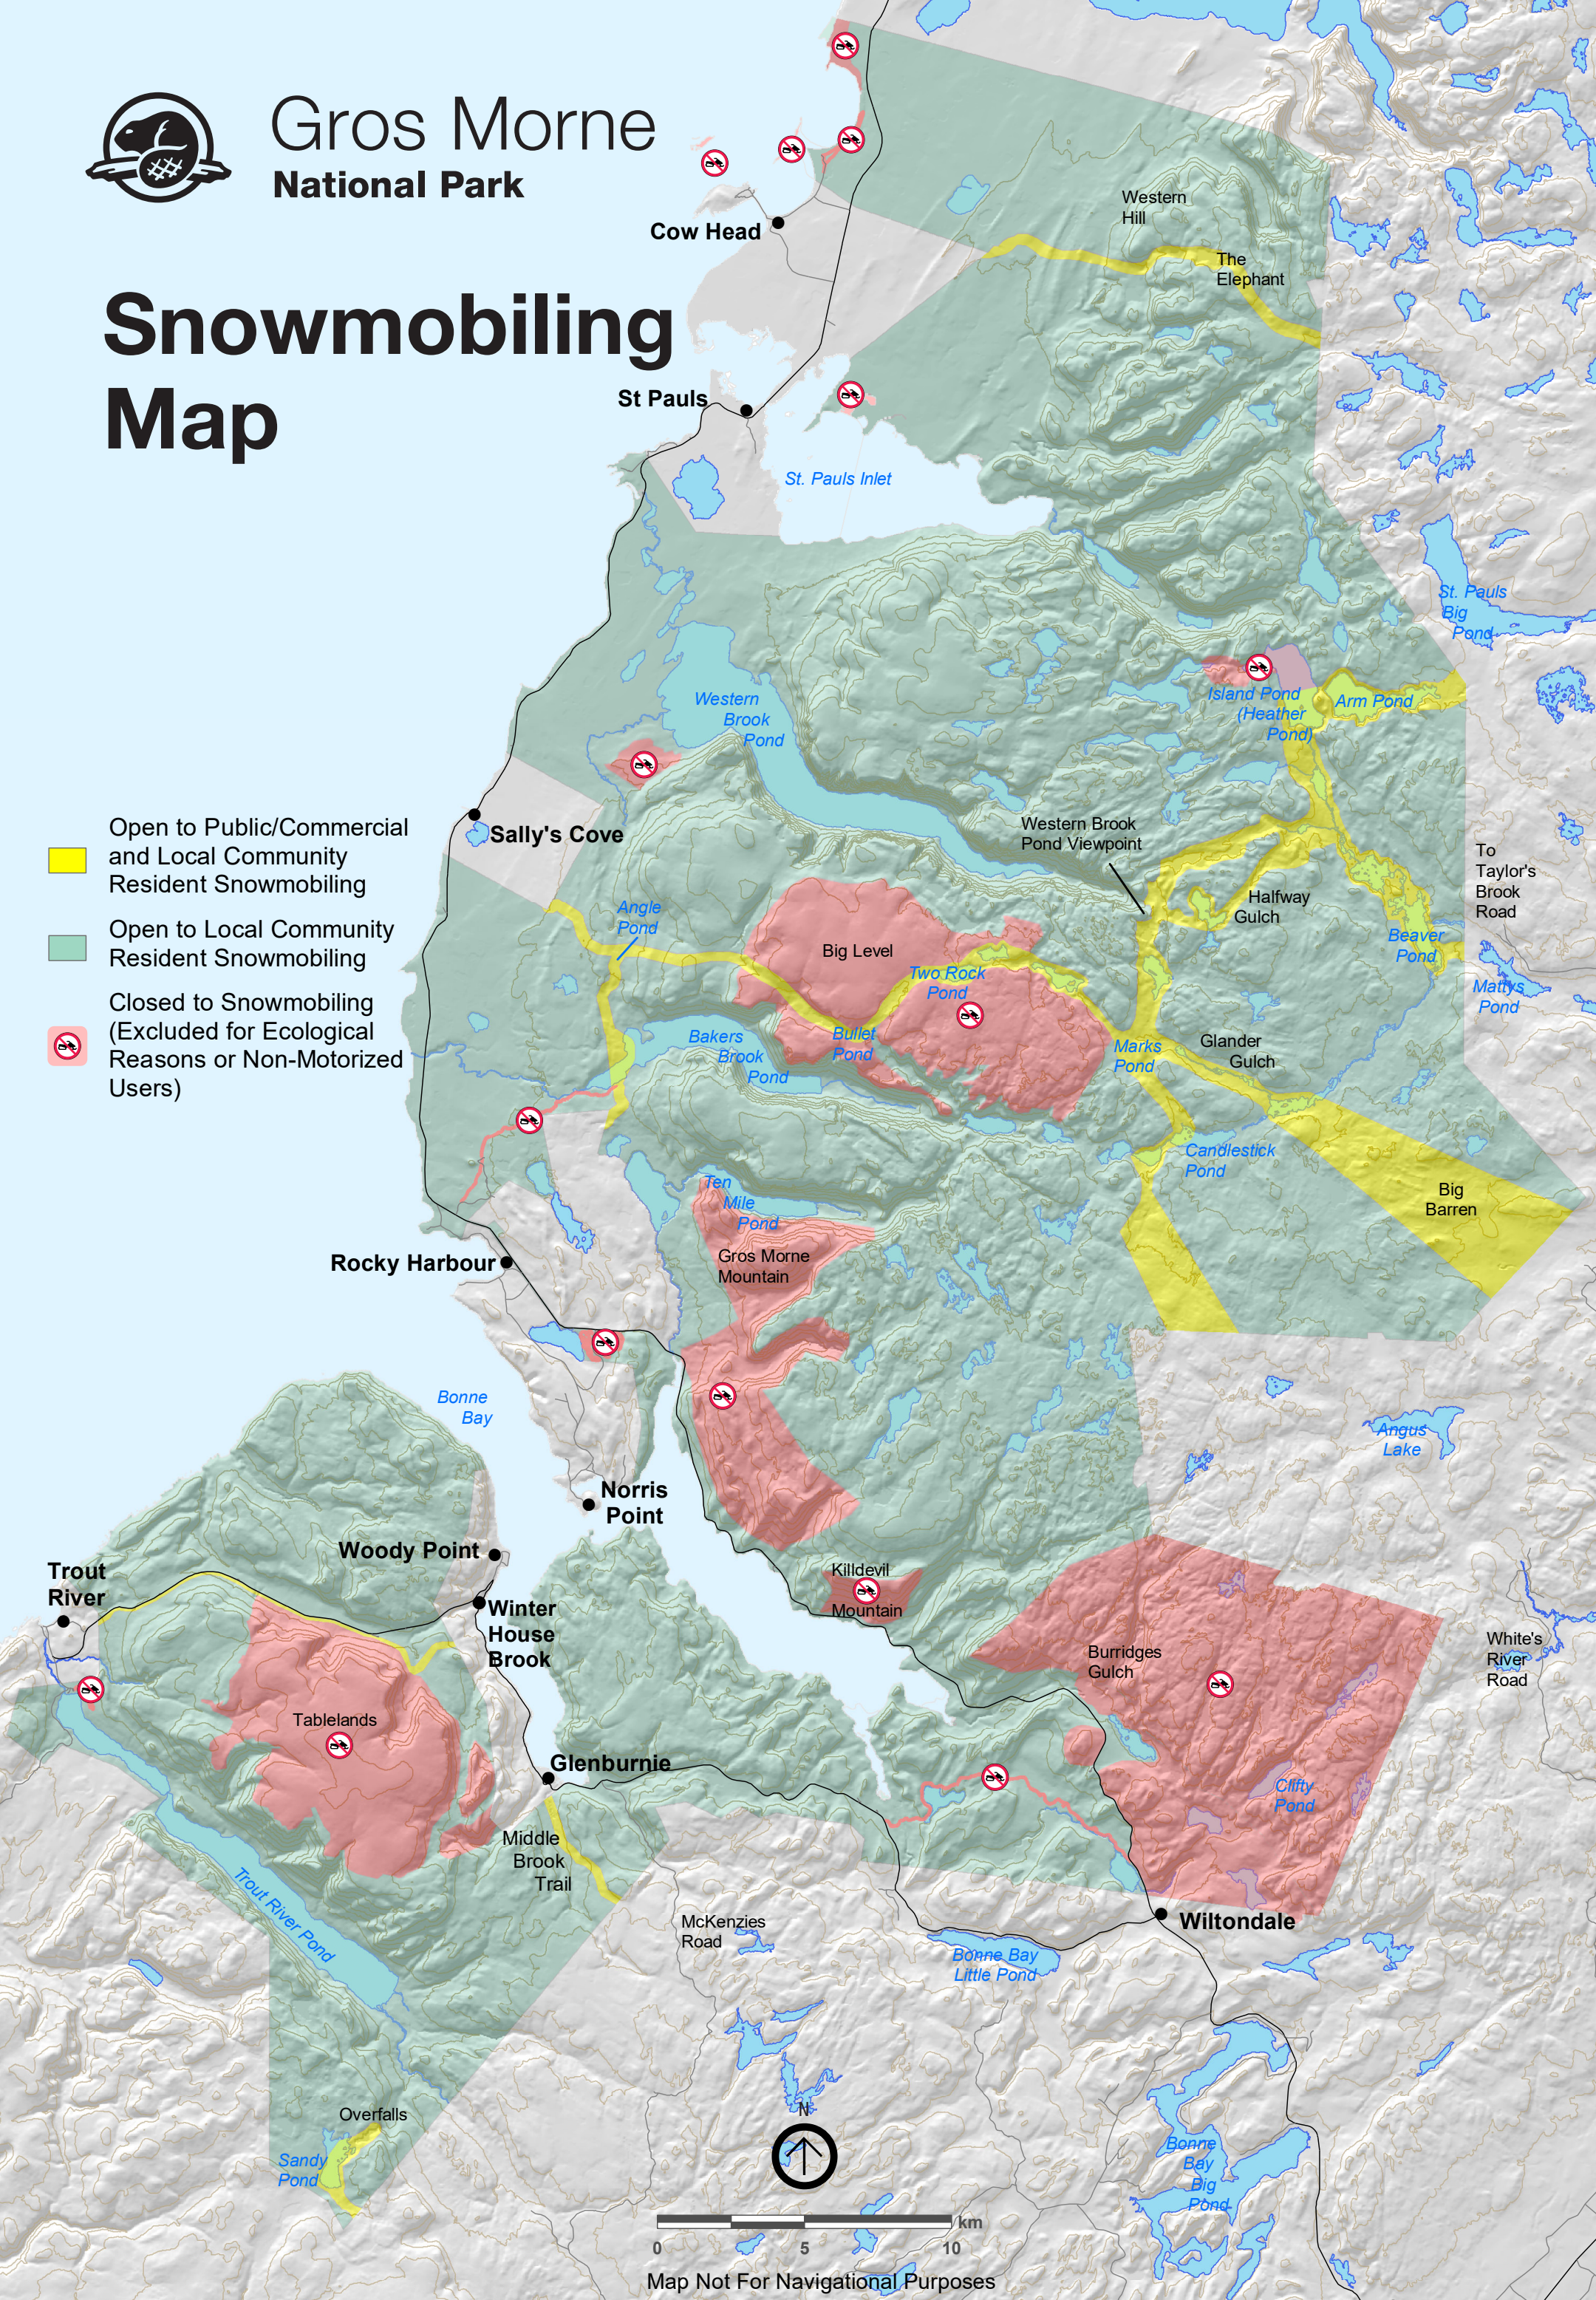

Gros Morne
National Park

Snowmobiling Map

-  Open to Public/Commercial and Local Community Resident Snowmobiling
-  Open to Local Community Resident Snowmobiling
-  Closed to Snowmobiling (Excluded for Ecological Reasons or Non-Motorized Users)

Map Not For Navigational Purposes

For more information visit www.parksCanada.gc.ca/grosmorne

Cette carte est aussi disponible en français.