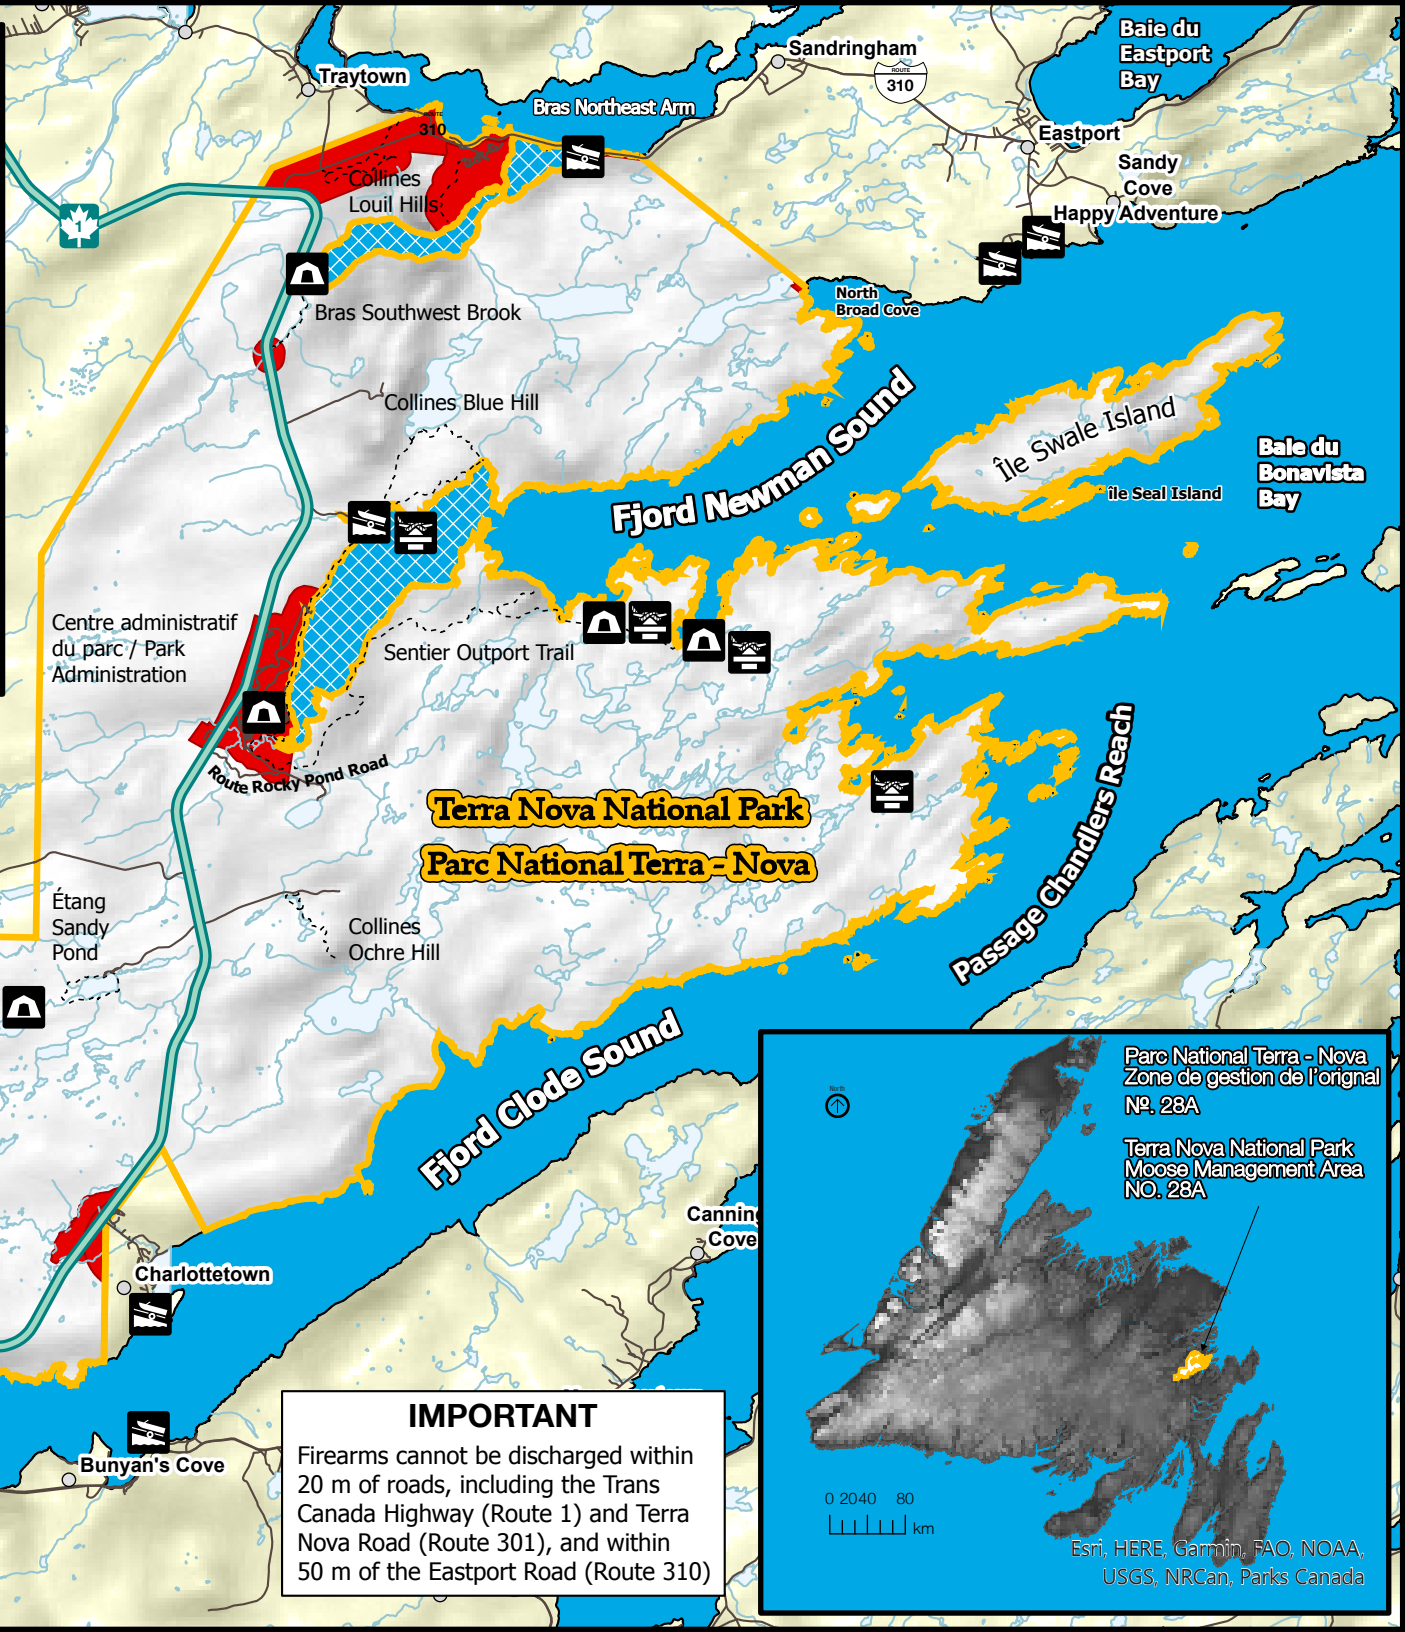

Terra Nova National Park of Canada Parc National Du Canada Terra-Nova

Moose Management Area No. 28A
Zone de gestion de l'original n° 28A

-  Boat Launch / Ramp de mise à l'eau
-  Camp Site / Aire de camping
-  Boat Tie-Up / Quai
-  Trans Canada Highway / Route transcanadienne
-  Trails / Sentier
-  Park Boundary / Limite du parc
-  Migratory Bird Sanctuary / Refuge d'oiseaux
-  Zone 1 - Shared Access Area / zone d'accès partagé-October 10, 2023 to Jan 28, 2024
-  Zone 2 - No Hunting / Zone Fermée
-  Roads / Chemin

Terra Nova National Park
Parc National Terra - Nova

IMPORTANT
Firearms cannot be discharged within 20 m of roads, including the Trans Canada Highway (Route 1) and Terra Nova Road (Route 301), and within 50 m of the Eastport Road (Route 310)

Spatial Reference Name: NAD 1983 CSRS MTM 1

Esri, HERE, Garmin, FAO, NOAA, USGS, NRCAN, Parks Canada