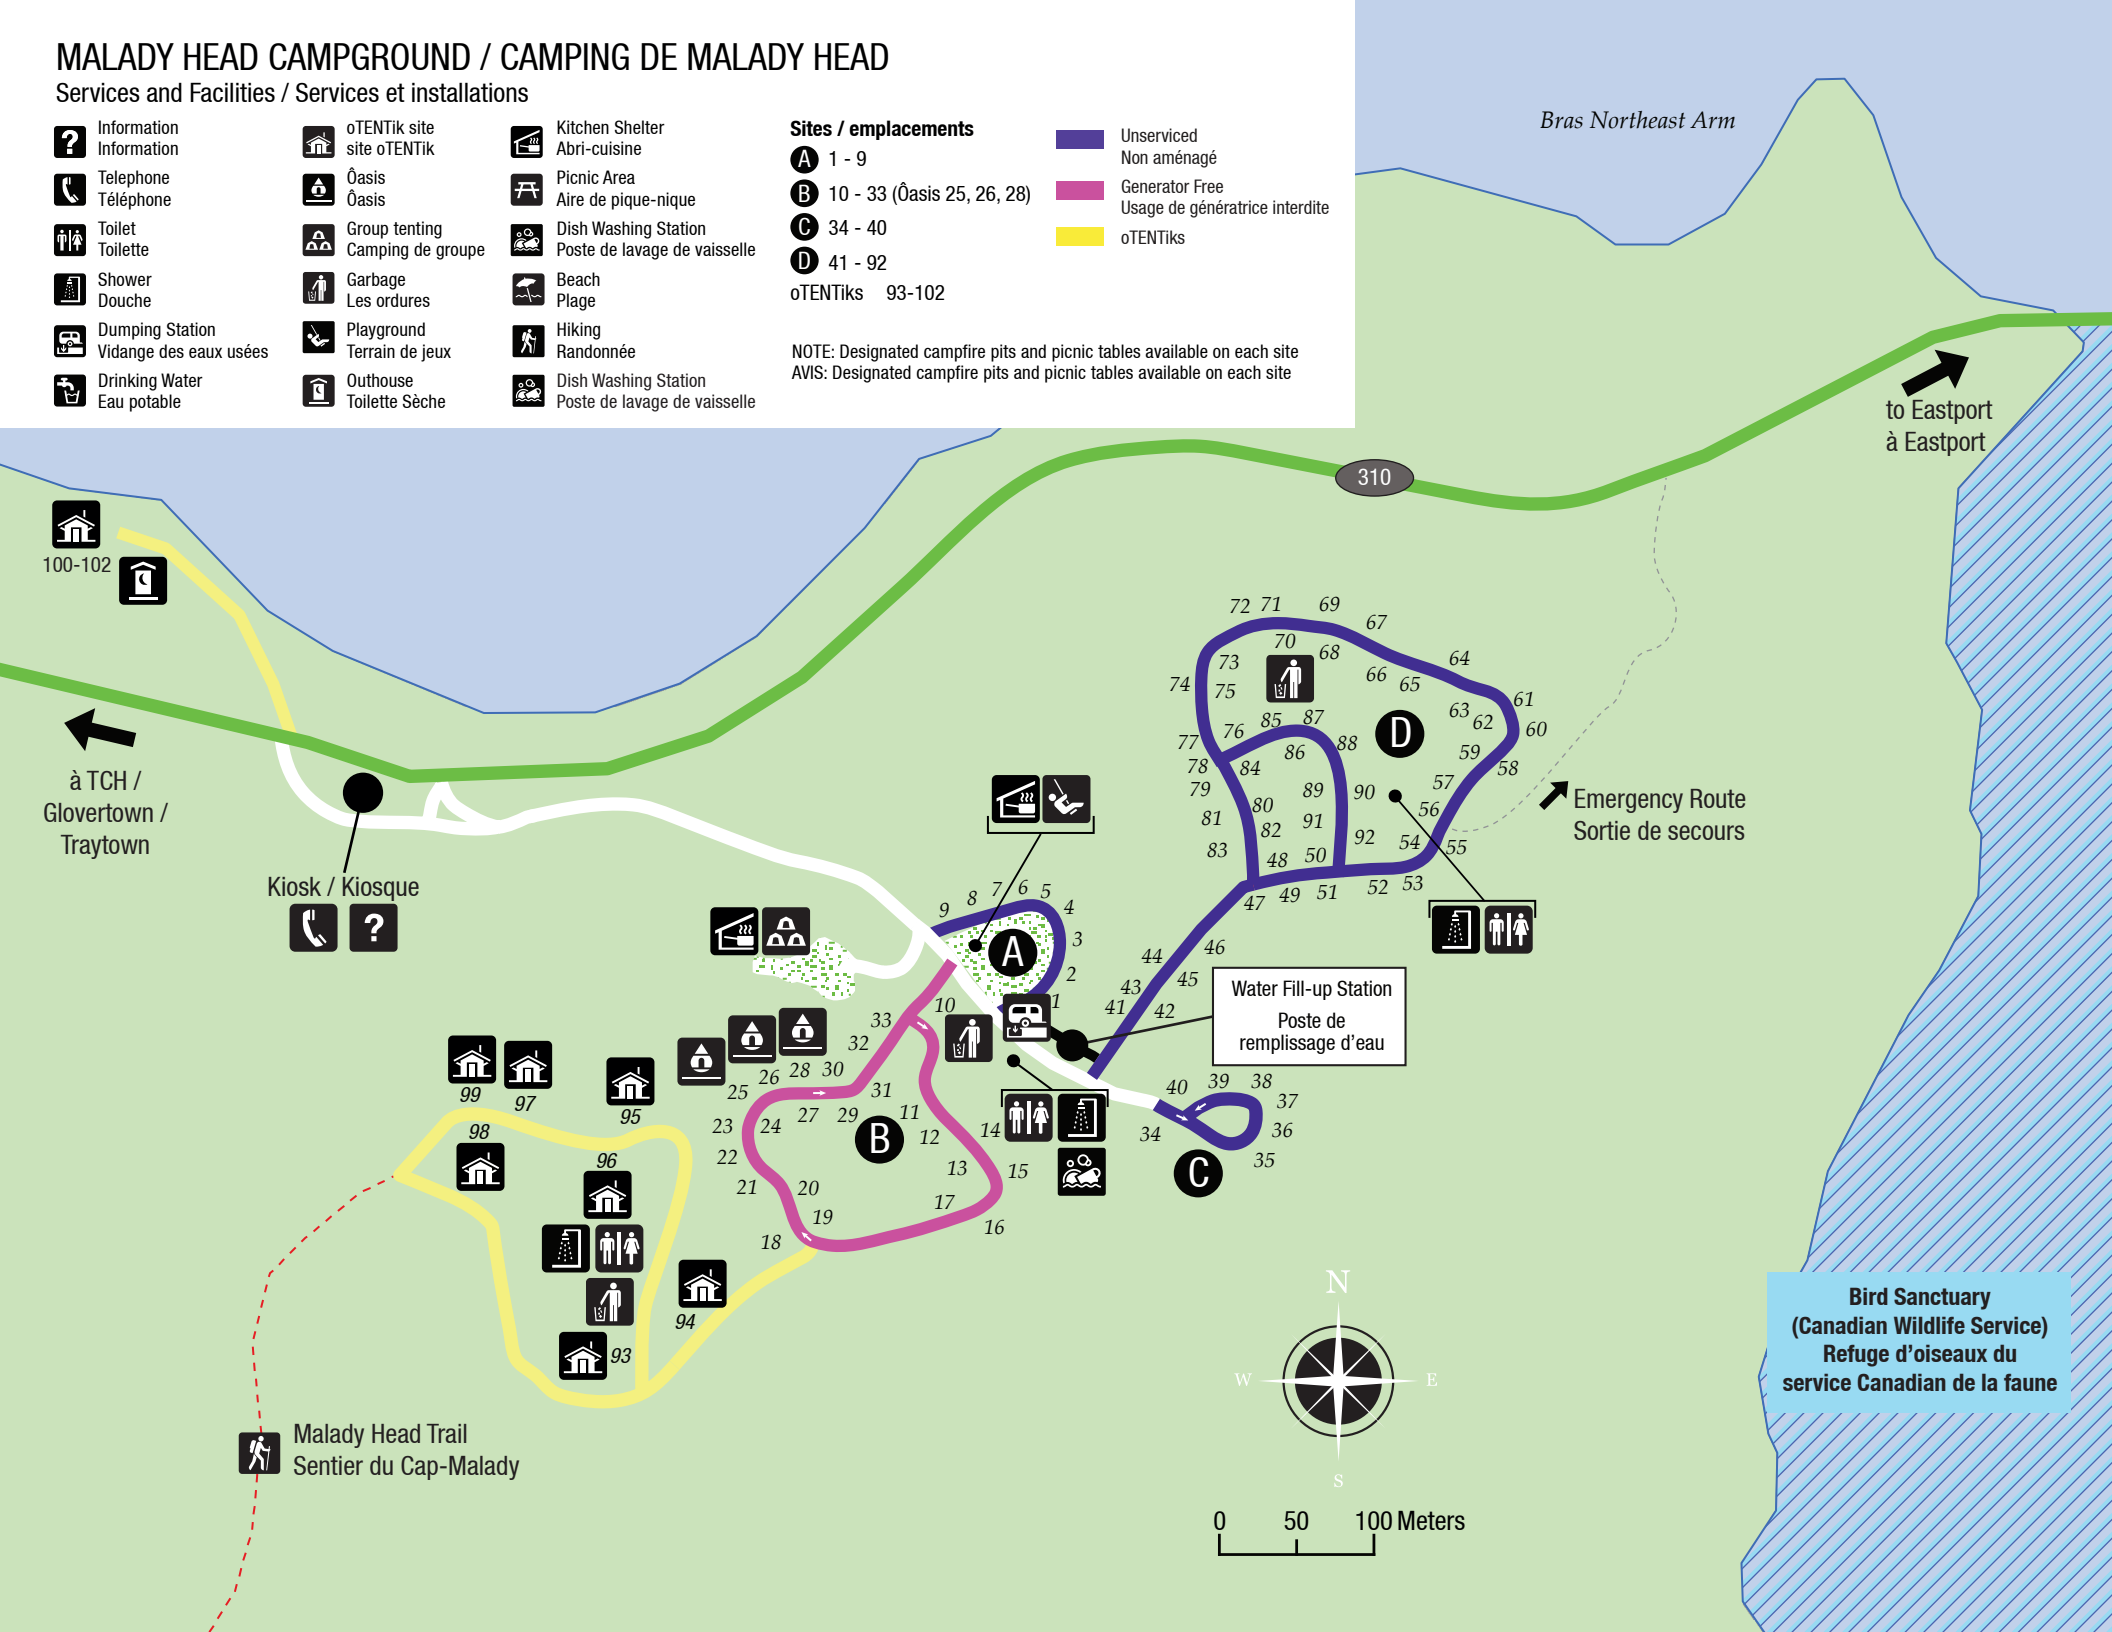

MALADY HEAD CAMPGROUND / CAMPING DE MALADY HEAD

Services and Facilities / Services et installations

- | | | |
|---|------------------------------------|--|
| Information
Information | oTENTik site
site oTENTIK | Kitchen Shelter
Abri-cuisine |
| Telephone
Téléphone | Oasis
Ôasis | Picnic Area
Aire de pique-nique |
| Toilet
Toilette | Group tenting
Camping de groupe | Dish Washing Station
Poste de lavage de vaisselle |
| Shower
Douche | Garbage
Les ordures | Beach
Plage |
| Dumping Station
Vidange des eaux usées | Playground
Terrain de jeux | Hiking
Randonnée |
| Drinking Water
Eau potable | Outhouse
Toilette Sèche | Dish Washing Station
Poste de lavage de vaisselle |

Sites / emplacements

- A** 1 - 9
 - B** 10 - 33 (Ôasis 25, 26, 28)
 - C** 34 - 40
 - D** 41 - 92
- oTENTiks 93-102

- Unserviced
Non aménagé
- Generator Free
Usage de génératrice interdite
- oTENTiks

NOTE: Designated campfire pits and picnic tables available on each site
AVIS: Designated campfire pits and picnic tables available on each site

Bird Sanctuary
(Canadian Wildlife Service)
Refuge d'oiseaux du
service Canadien de la faune