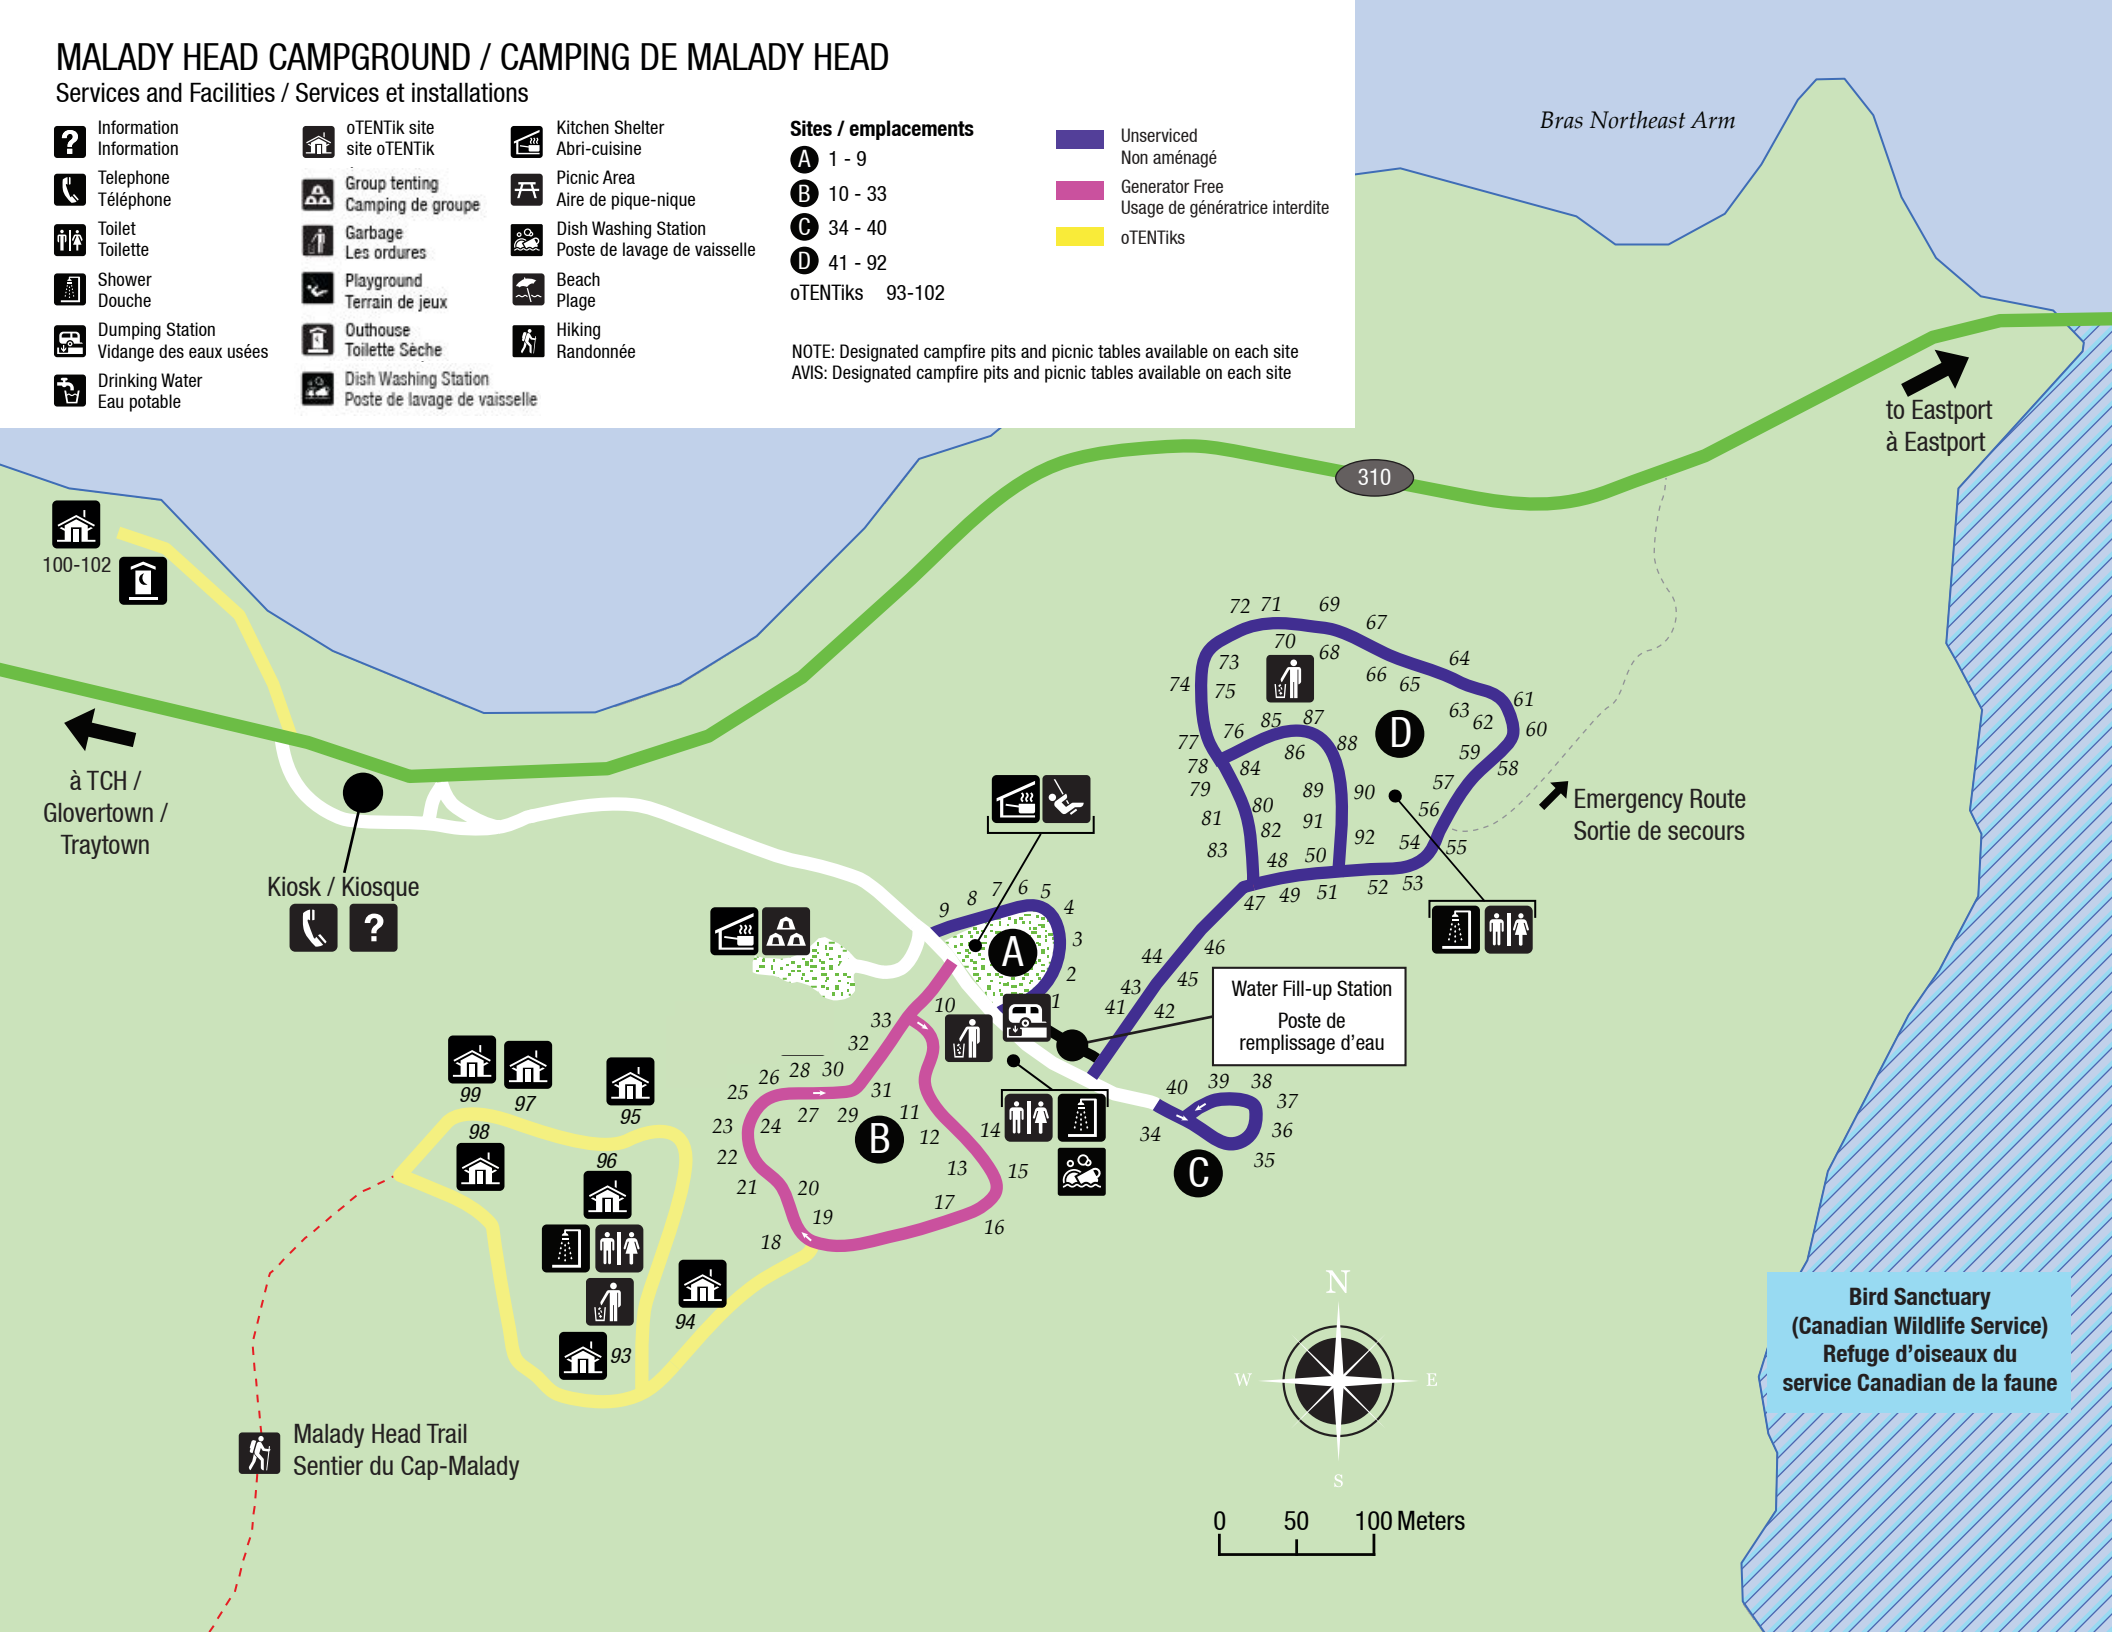

# MALADY HEAD CAMPGROUND / CAMPING DE MALADY HEAD

## Services and Facilities / Services et installations

- |   |  |  |
|---|--|--|
| Information<br>Information                | oTENTik site<br>site oTENTIK                         | Kitchen Shelter<br>Abri-cuisine                      |
| Telephone<br>Téléphone                    | Group tenting<br>Camping de groupe                   | Picnic Area<br>Aire de pique-nique                   |
| Toilet<br>Toilette                        | Garbage<br>Les ordures                               | Dish Washing Station<br>Poste de lavage de vaisselle |
| Shower<br>Douche                          | Playground<br>Terrain de jeux                        | Beach<br>Plage                                       |
| Dumping Station<br>Vidange des eaux usées | Outhouse<br>Toilette Sèche                           | Hiking<br>Randonnée                                  |
| Drinking Water<br>Eau potable             | Dish Washing Station<br>Poste de lavage de vaisselle |  |

## Sites / emplacements

- A** 1 - 9
- B** 10 - 33
- C** 34 - 40
- D** 41 - 92

oTENTiks 93-102

- Unserviced  
Non aménagé
- Generator Free  
Usage de génératrice interdite
- oTENTiks

NOTE: Designated campfire pits and picnic tables available on each site  
AVIS: Designated campfire pits and picnic tables available on each site