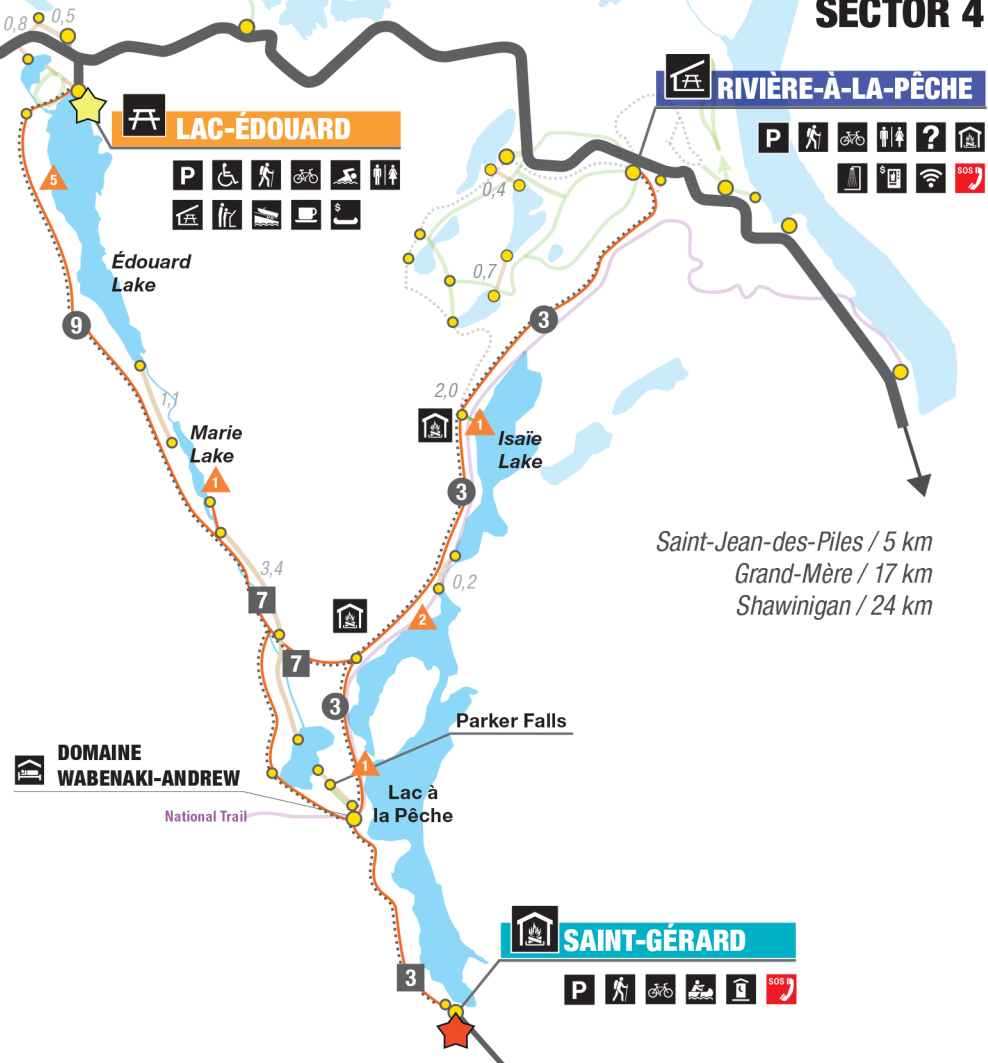

SECTOR 4

LAC-ÉDOUARD

RIVIÈRE-À-LA-PÊCHE

DOMAINE WABENAKI-ANDREW

SAINT-GÉRARD

Saint-Jean-des-Piles / 5 km
 Grand-Mère / 17 km
 Shawinigan / 24 km

Saint-Gérard-des-Laurentides / 8 km

LEGEND

- The Parkway
- Trail
- Multi-use trail
- Portage
- Portage with significant drop
- Boat rentals
- Row-and-go canoe
- With fire pit
- Without fire pit