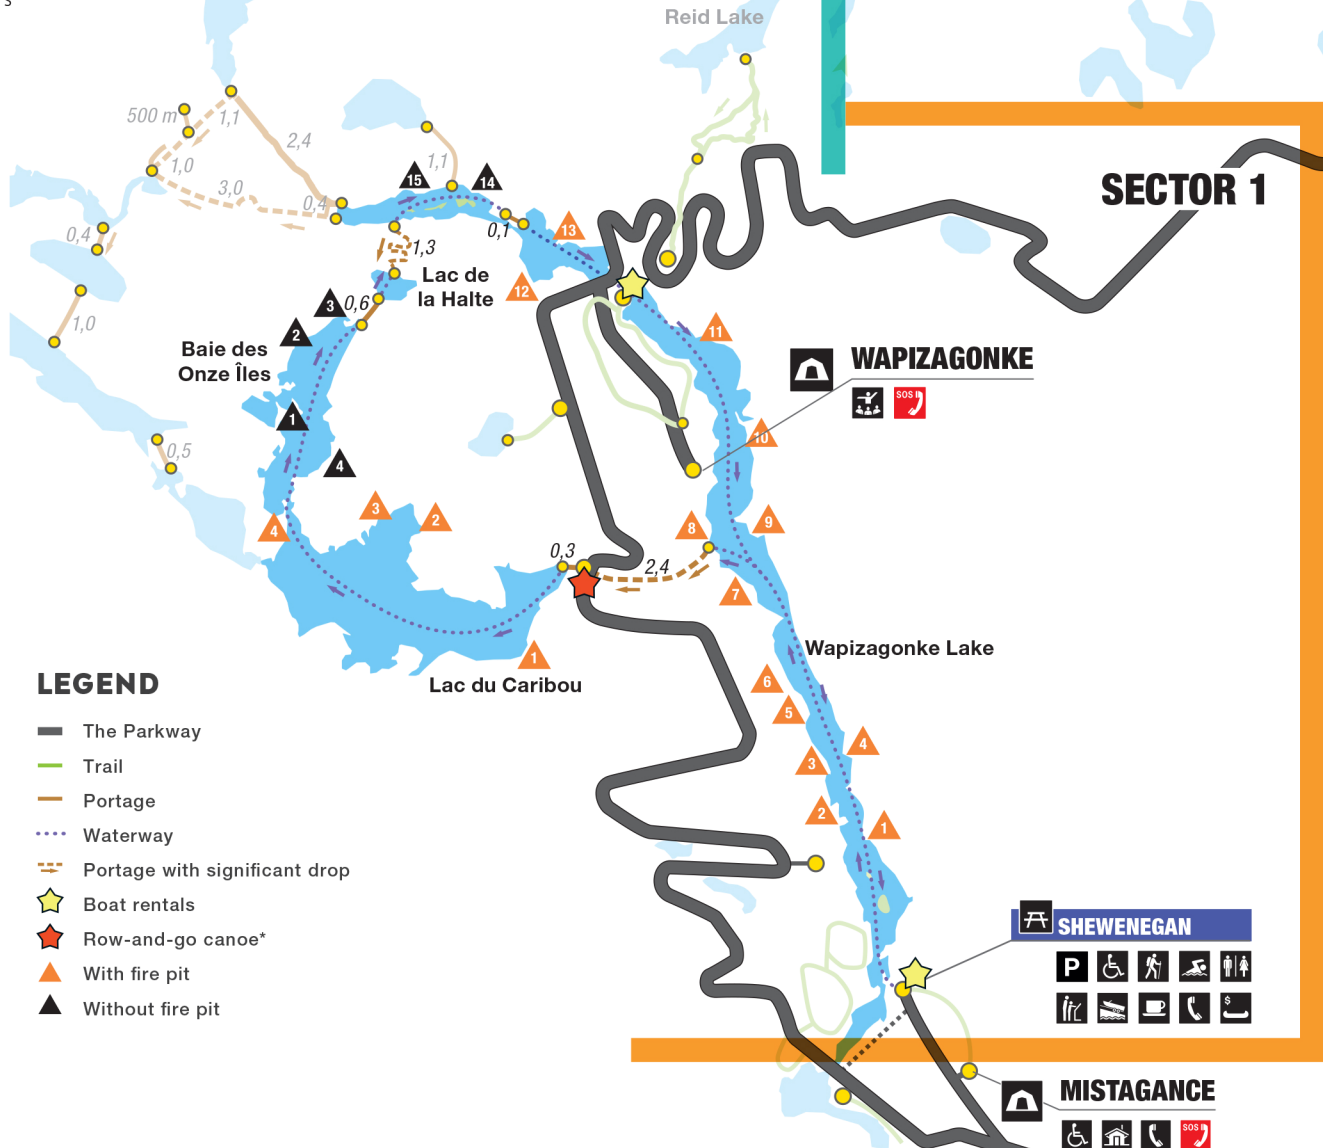

SECTOR 2

SECTOR 1

LEGEND

- The Parkway
- Trail
- Portage
- Waterway
- Portage with significant drop
- Boat rentals
- Row-and-go canoe*
- With fire pit
- Without fire pit

WAPIZAGONKE

SHEWENEGAN

MISTAGNANCE