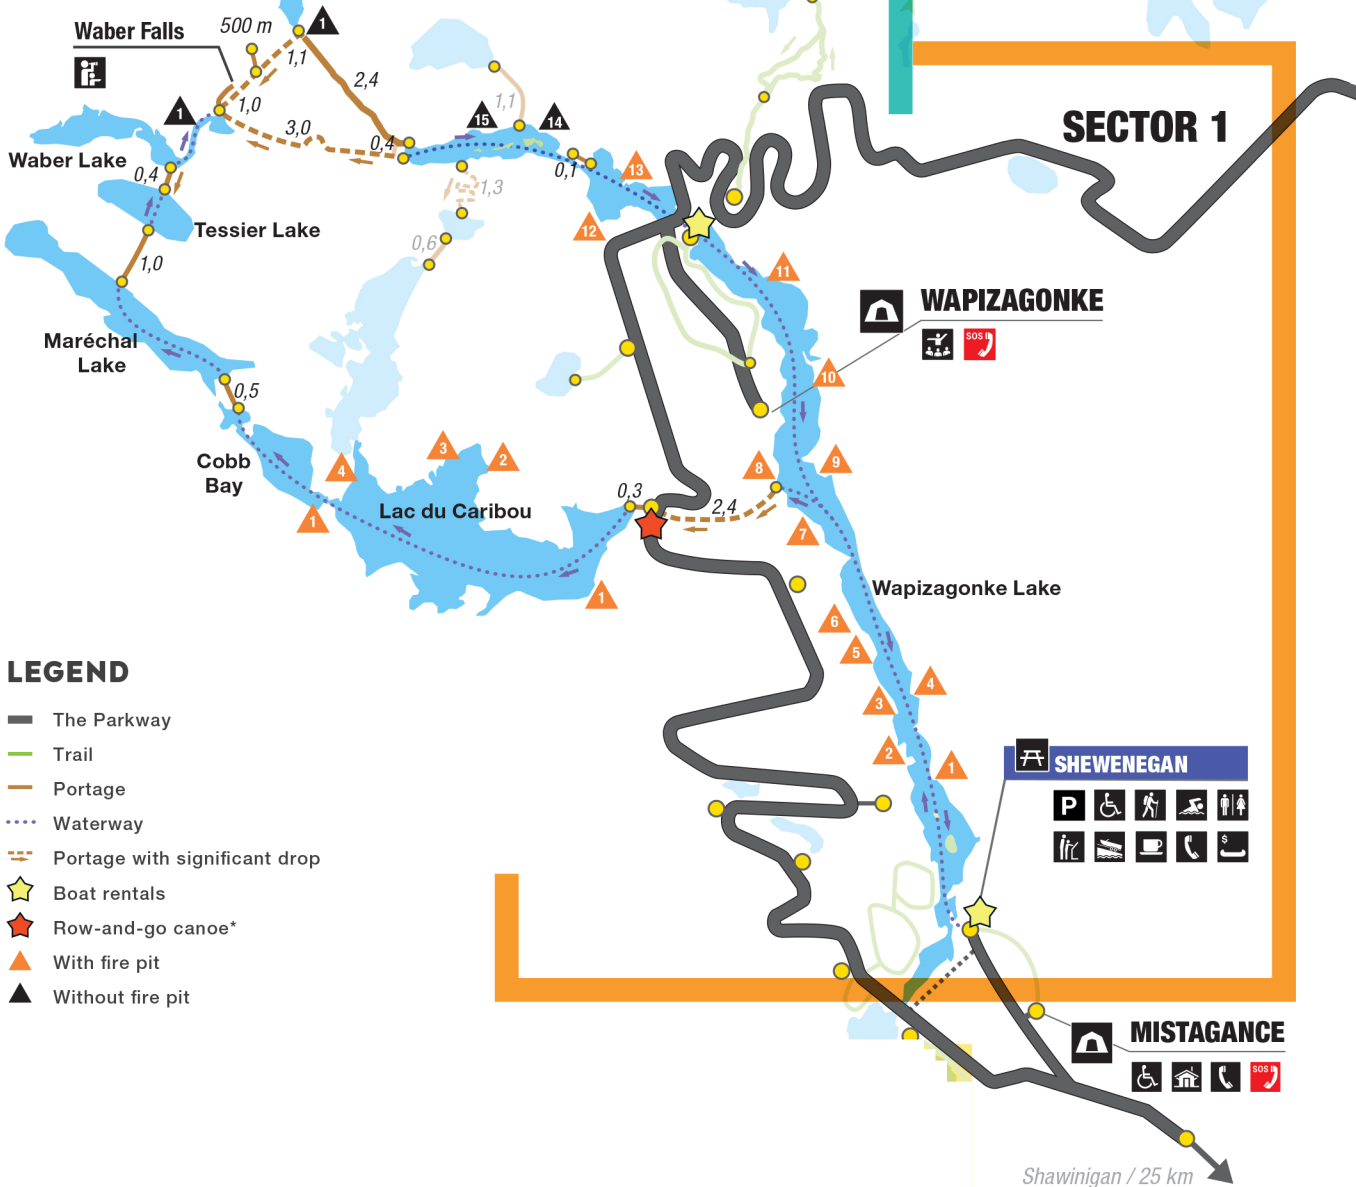

Anticagamac Lake

SECTOR 2

Reid Lake

SECTOR 1

LEGEND

- The Parkway
- Trail
- Portage
- Waterway
- Portage with significant drop
- Boat rentals
- Row-and-go canoe*
- With fire pit
- Without fire pit

WAPIZAGONKE

SHEWENEGAN

MISTAGANCE

Shawinigan / 25 km